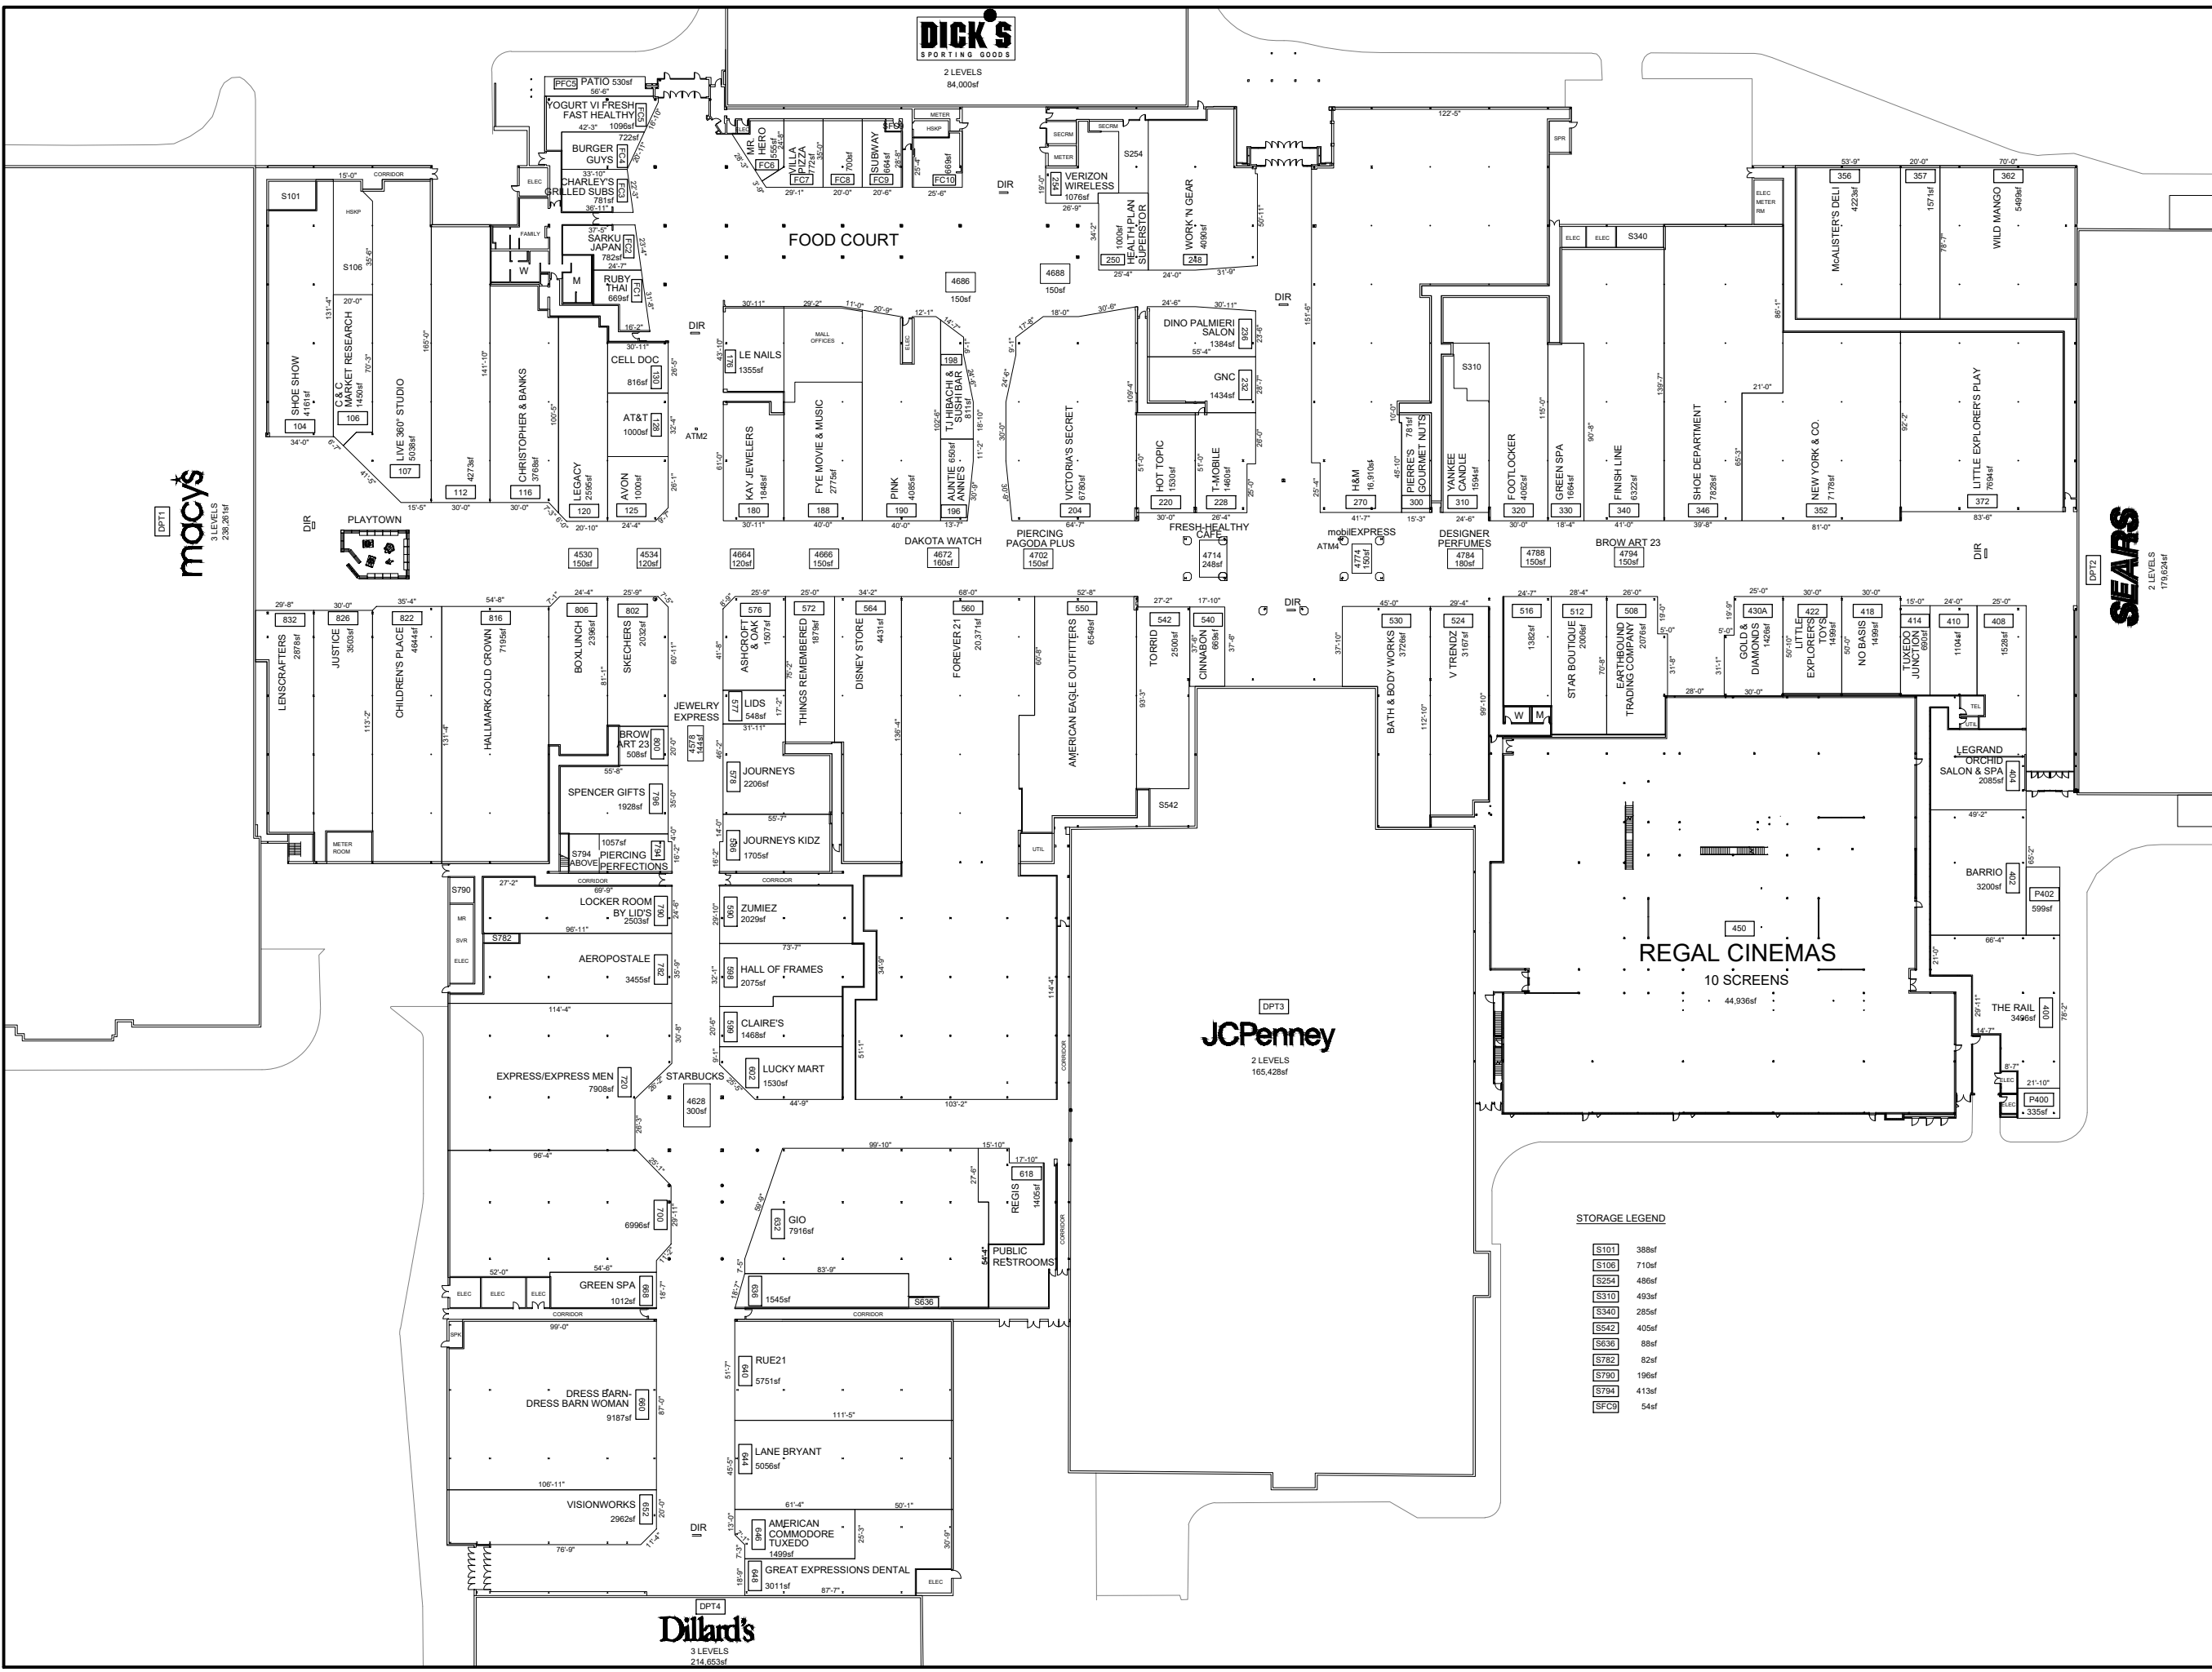

macy's
3 LEVELS
238,281sf

DICK'S
SPORTING GOODS
2 LEVELS
84,000sf

SEARS
2 LEVELS
179,624sf

JCPenney
2 LEVELS
165,428sf

REGAL CINEMAS
10 SCREENS
44,936sf

Dillard's
3 LEVELS
214,653sf

STORAGE LEGEND

- S101 388sf
- S106 710sf
- S254 486sf
- S310 493sf
- S340 285sf
- S542 405sf
- S636 88sf
- S782 82sf
- S790 196sf
- S794 413sf
- SFC9 54sf