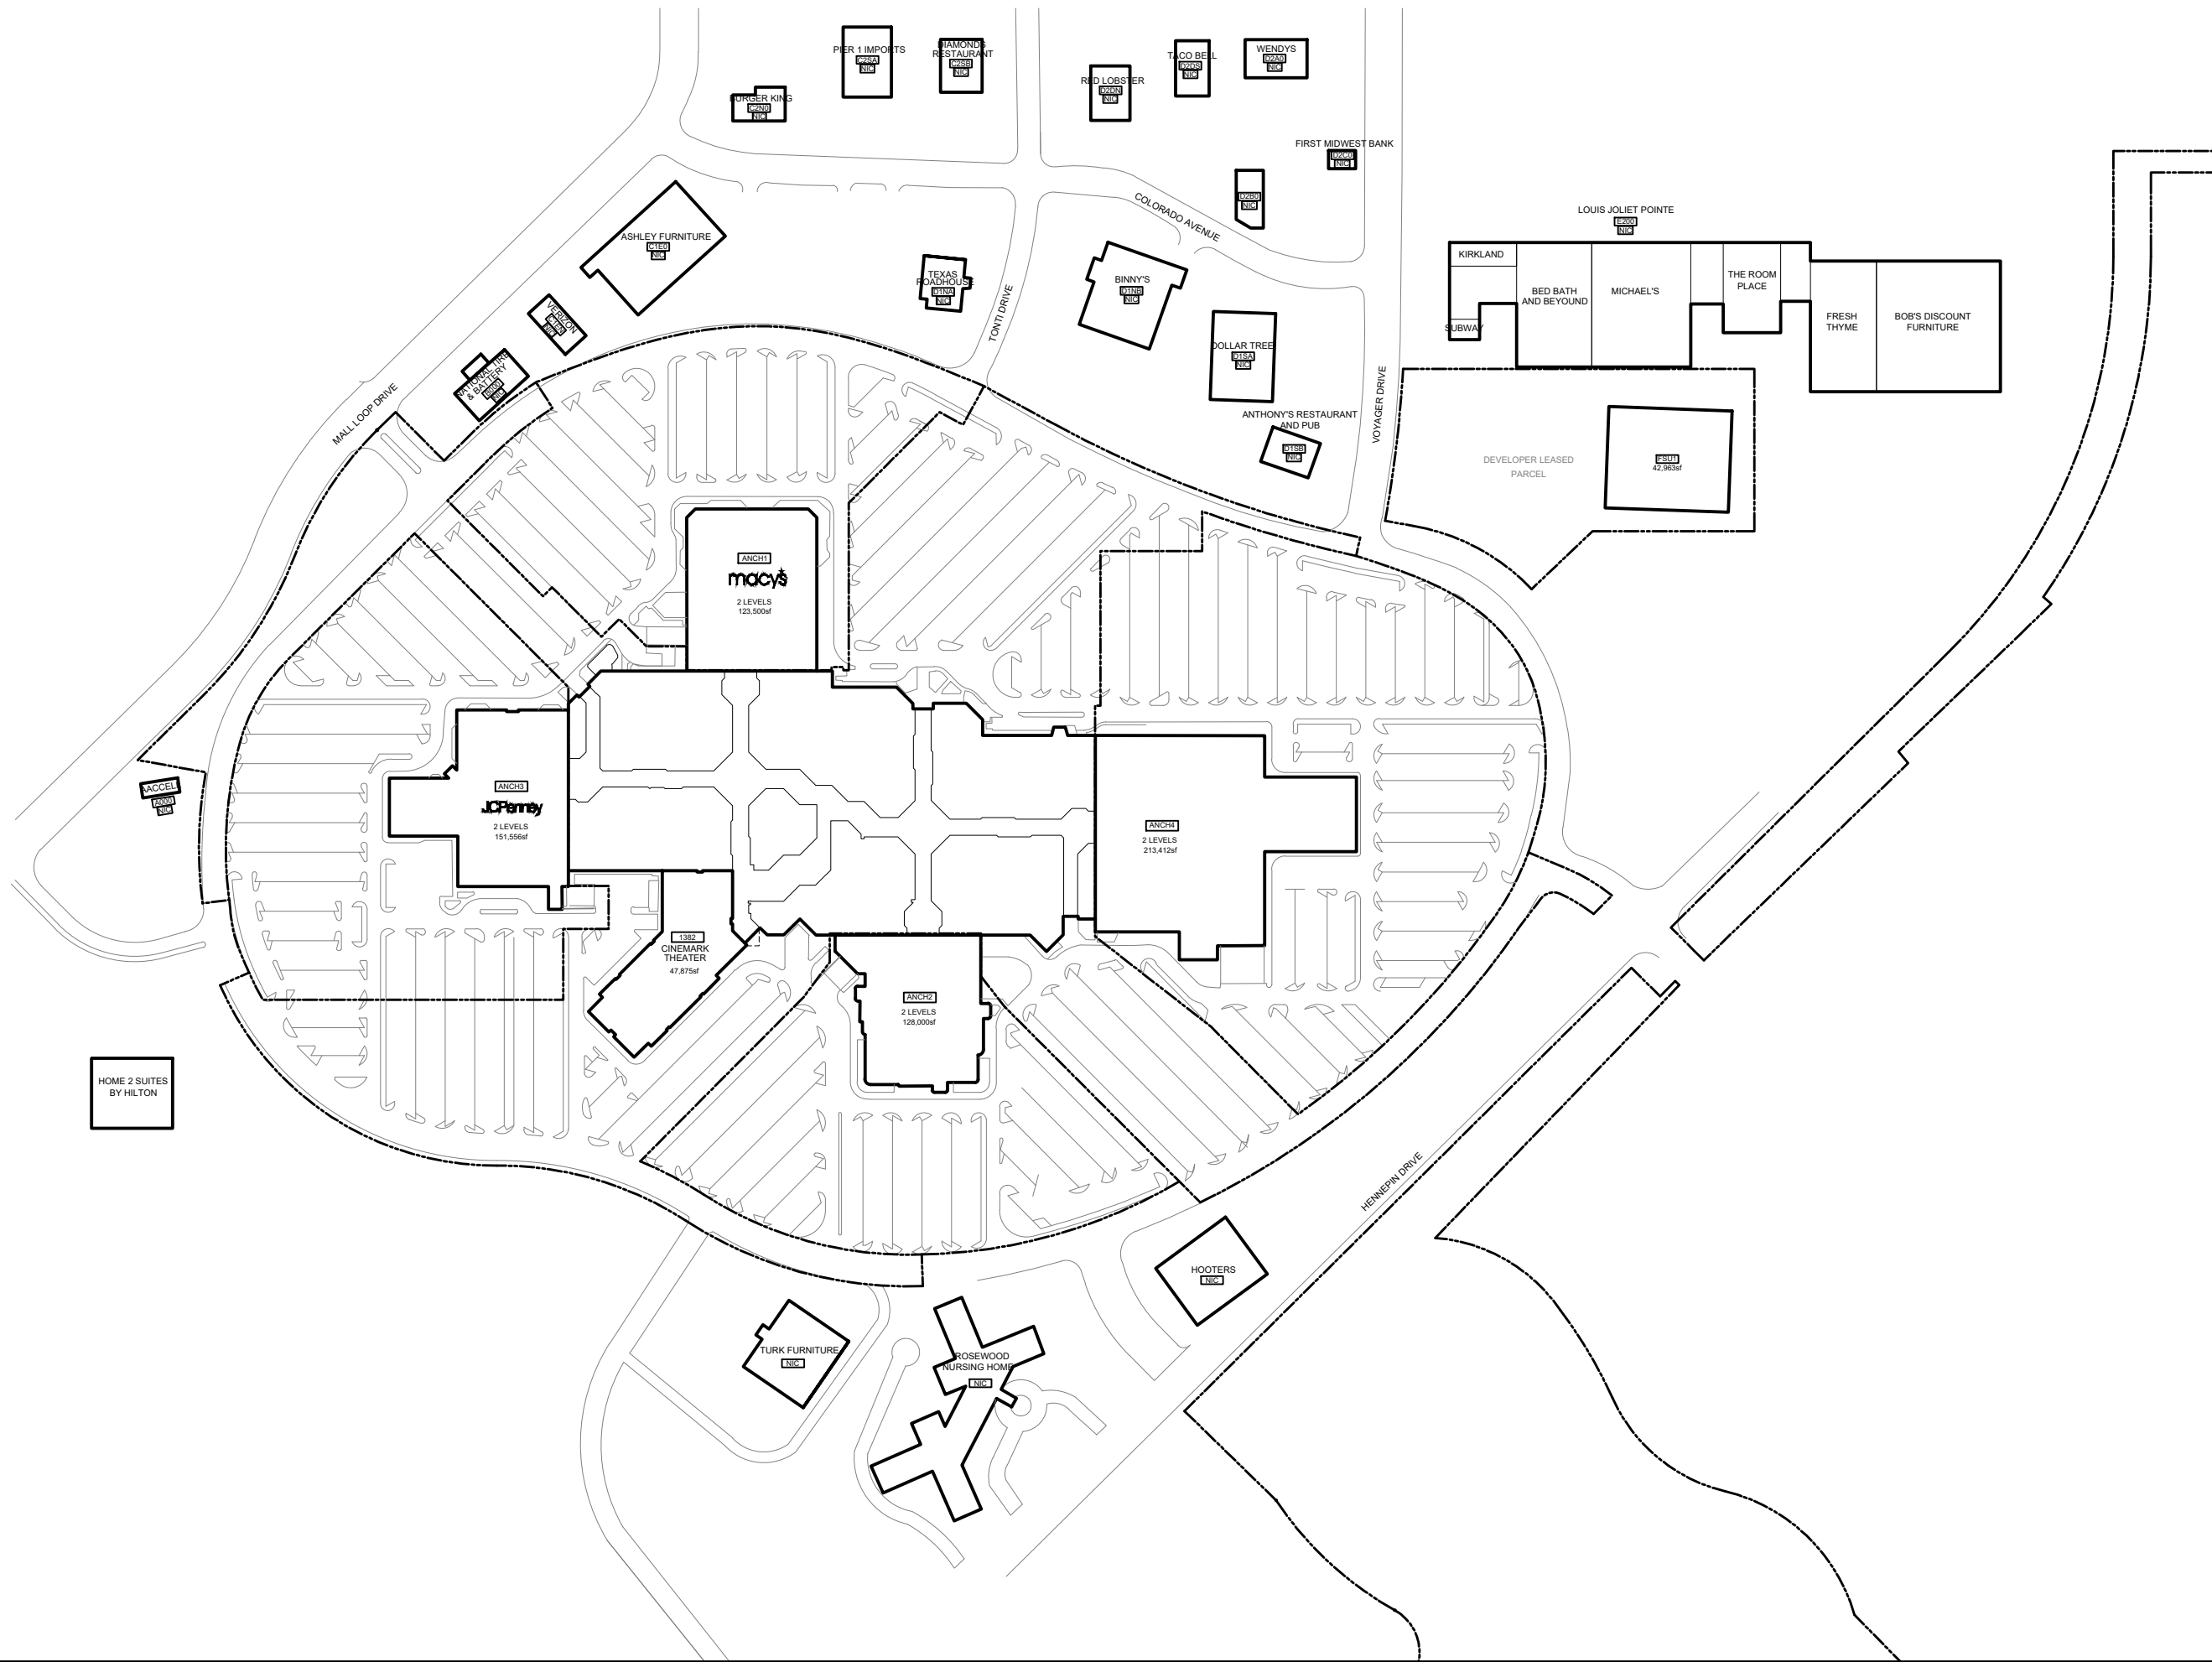

Drawing: R:\TENANT COORDINATION\Louis Joliet Mall_Joliet_IL\00 CAD DRAWINGS\01_JOL MALL\JOL_2019-04-01.dwg_Layout: Site Plan 11X17_Apr 01, 2019, 2:25pm

LOUIS JOLIET

Mall Address:
LOUIS JOLIET MALL
3340 Mall Loop Drive
#1249
Joliet, IL 60431
Phone: (815) 439-1000

Note:
This is a schematic plan only intended to show the general layout of the shopping center or part thereof. All the dimensions shown on this drawing should be field verified.

SITE PLAN

LAST UPDATED: 04.01.19

STARWOOD RETAIL PARTNERS
1 E. Wacker Drive, Suite 3600
Chicago, IL 60601
Phone: (312) 242-3200

0 .5 1
SCALE: 1"=300'-0" @ 11x17