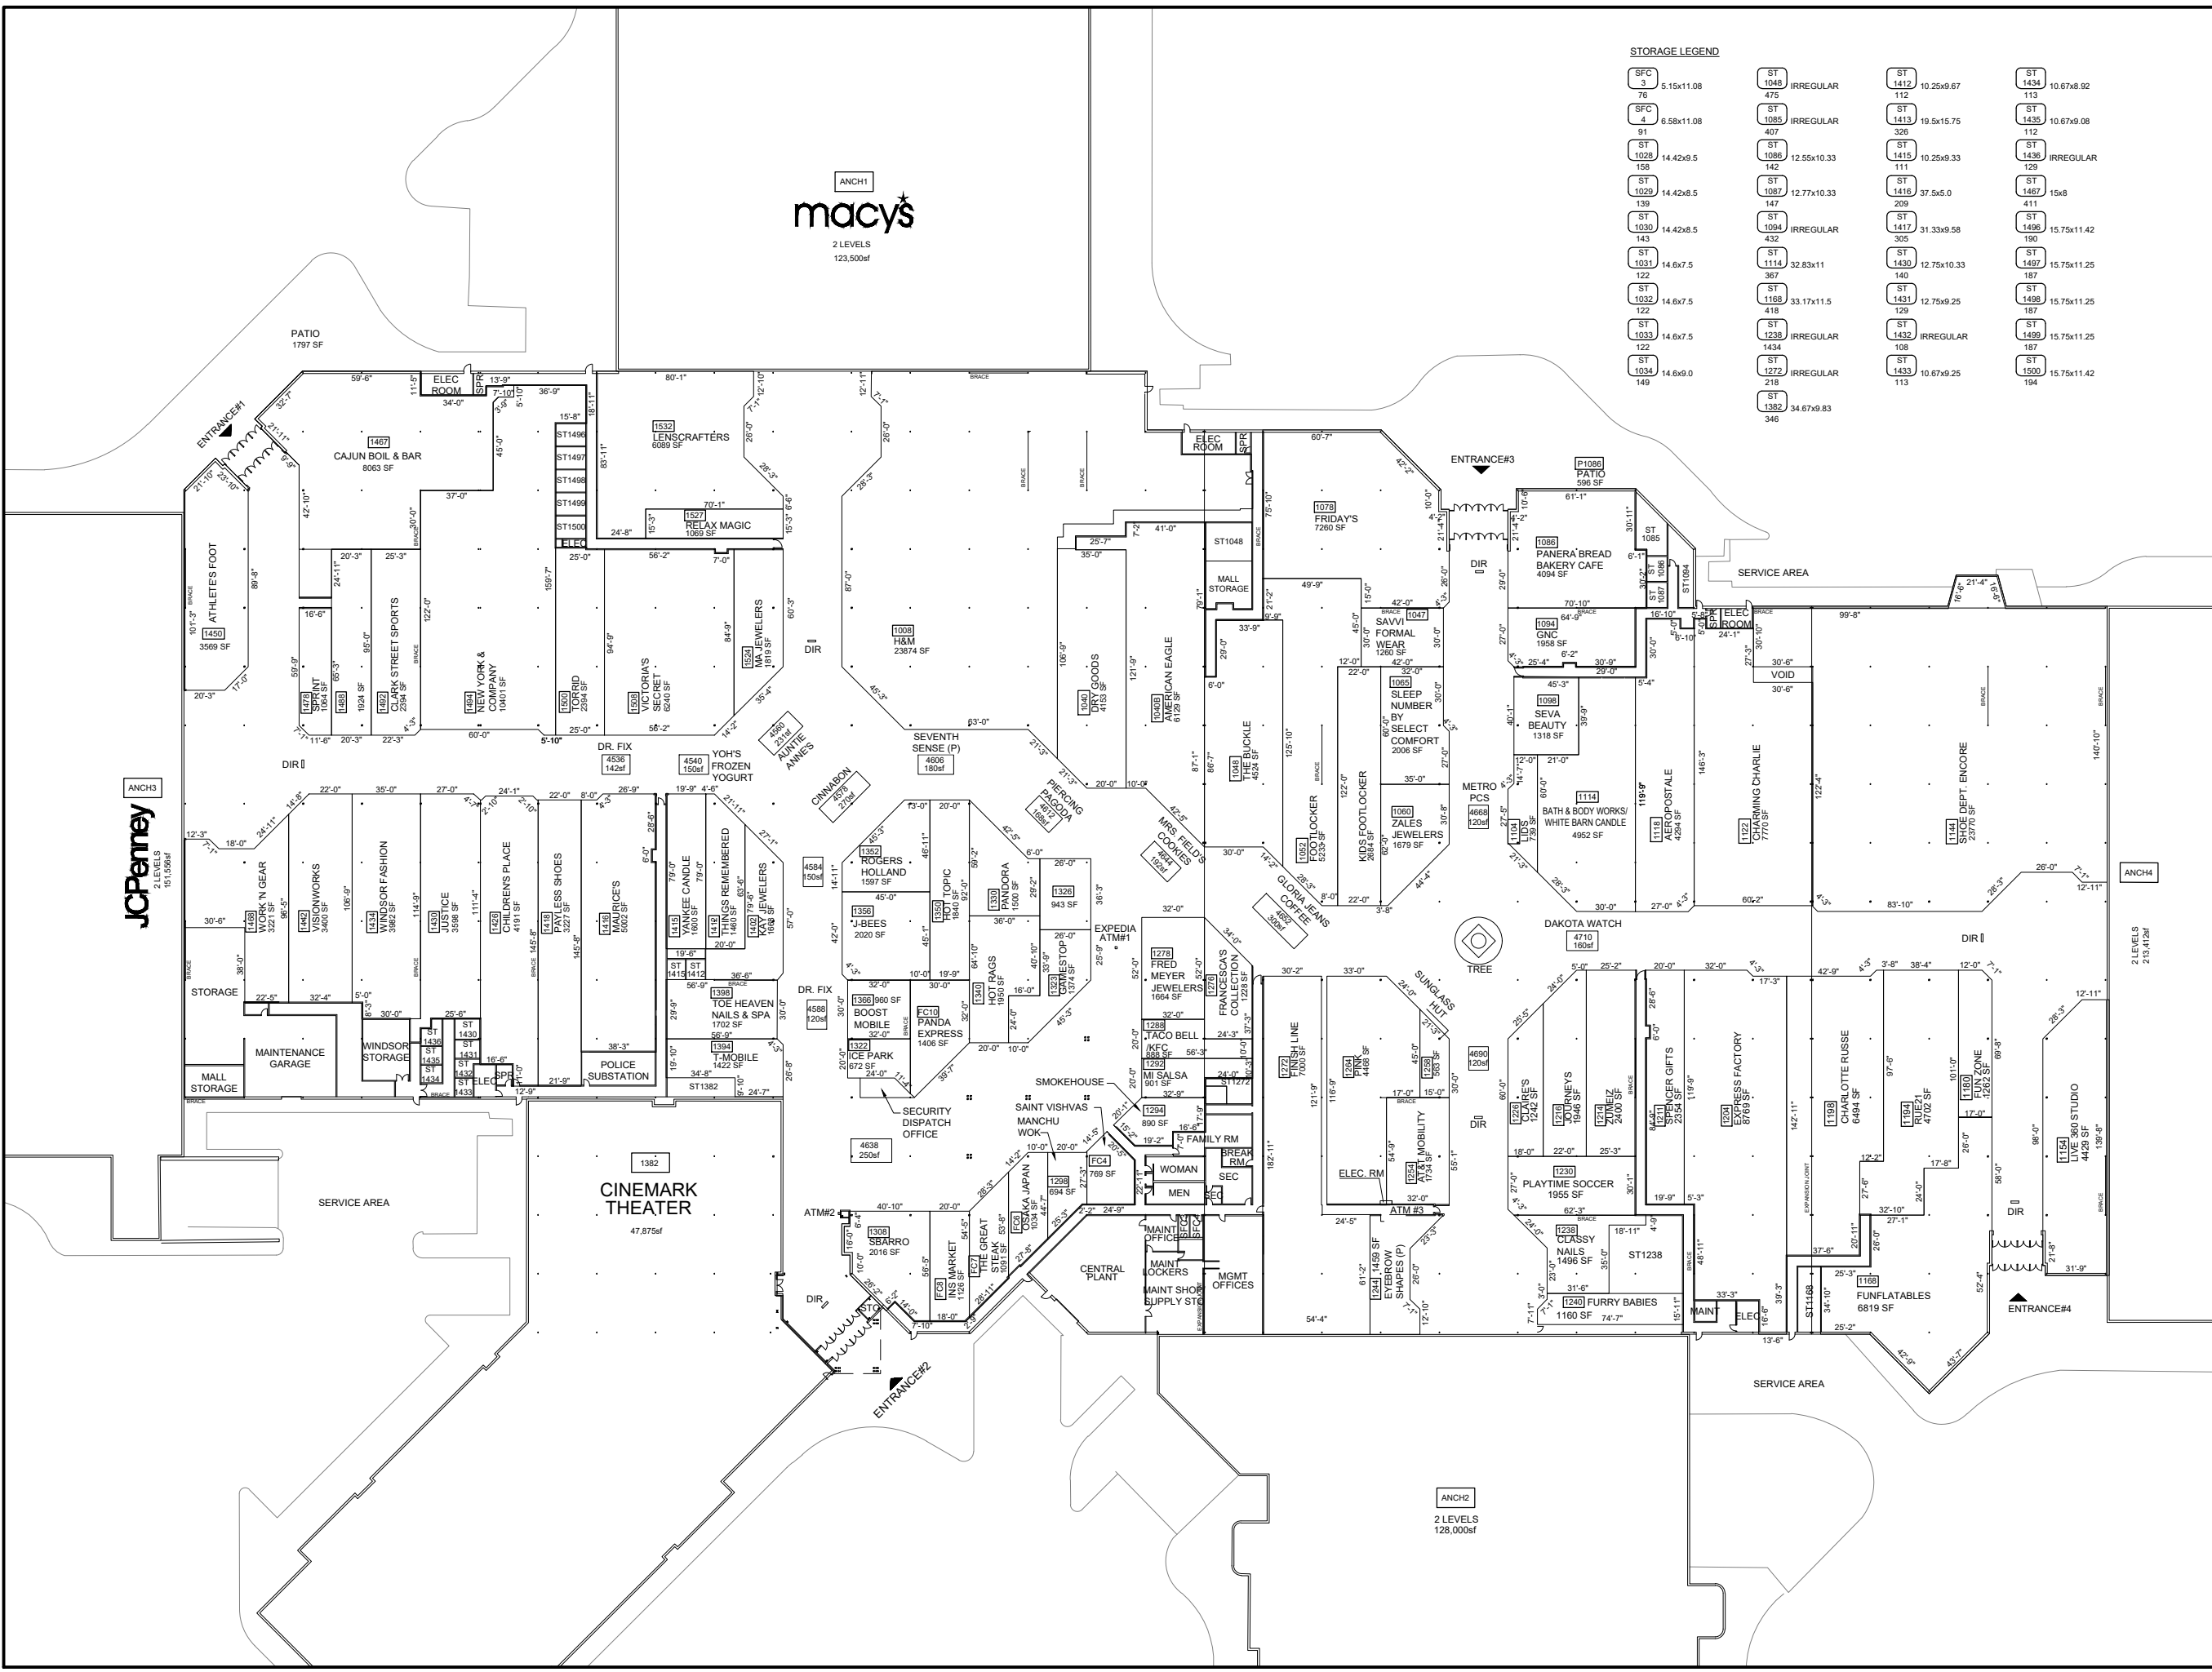

Drawing: R:\TENANT COORDINATION\Louis Joliet Mall\Joliet IL\00 CAD DRAWINGS\01\_JOL MALL\JOL\_2019-04-01.dwg\_Layout Lease Plan 11x17\_Apr 01, 2019, 3:13pm

**STORAGE LEGEND**

SFC 3	5.15x11.08	ST 1048	IRREGULAR	ST 1142	10.25x9.67	ST 1434	10.67x8.92
SFC 4	6.58x11.08	ST 1085	IRREGULAR	ST 1413	19.5x15.75	ST 1435	10.67x9.08
ST 1028	14.42x9.5	ST 1086	12.55x10.33	ST 1415	10.25x9.33	ST 1436	IRREGULAR
ST 1029	14.42x8.5	ST 111	12.77x10.33	ST 1416	37.5x5.0	ST 1467	15x8
ST 1030	14.42x8.5	ST 147	14.42x8.5	ST 1417	31.33x9.58	ST 1411	411
ST 1031	14.6x7.5	ST 143	14.42x8.5	ST 1432	31.33x9.58	ST 1490	15.75x11.42
ST 1032	14.6x7.5	ST 122	14.6x7.5	ST 1430	12.75x10.33	ST 1497	15.75x11.25
ST 1033	14.6x7.5	ST 140	14.6x7.5	ST 1431	12.75x9.25	ST 1488	15.75x11.25
ST 1034	14.6x9.0	ST 122	14.6x7.5	ST 1432	IRREGULAR	ST 1489	15.75x11.25
ST 1382	34.67x9.83	ST 346	34.67x9.83	ST 1433	IRREGULAR	ST 1500	15.75x11.42

LOUIS JOLIET

Mall Address:  
**LOUIS JOLIET MALL**  
3340 Mall Loop Drive  
#1249  
Joliet, IL 60431  
Phone: (815) 439-1000

Note:  
This is a schematic plan only intended to show the general layout of the shopping center or part thereof. All the dimensions shown on this drawing should be field verified.