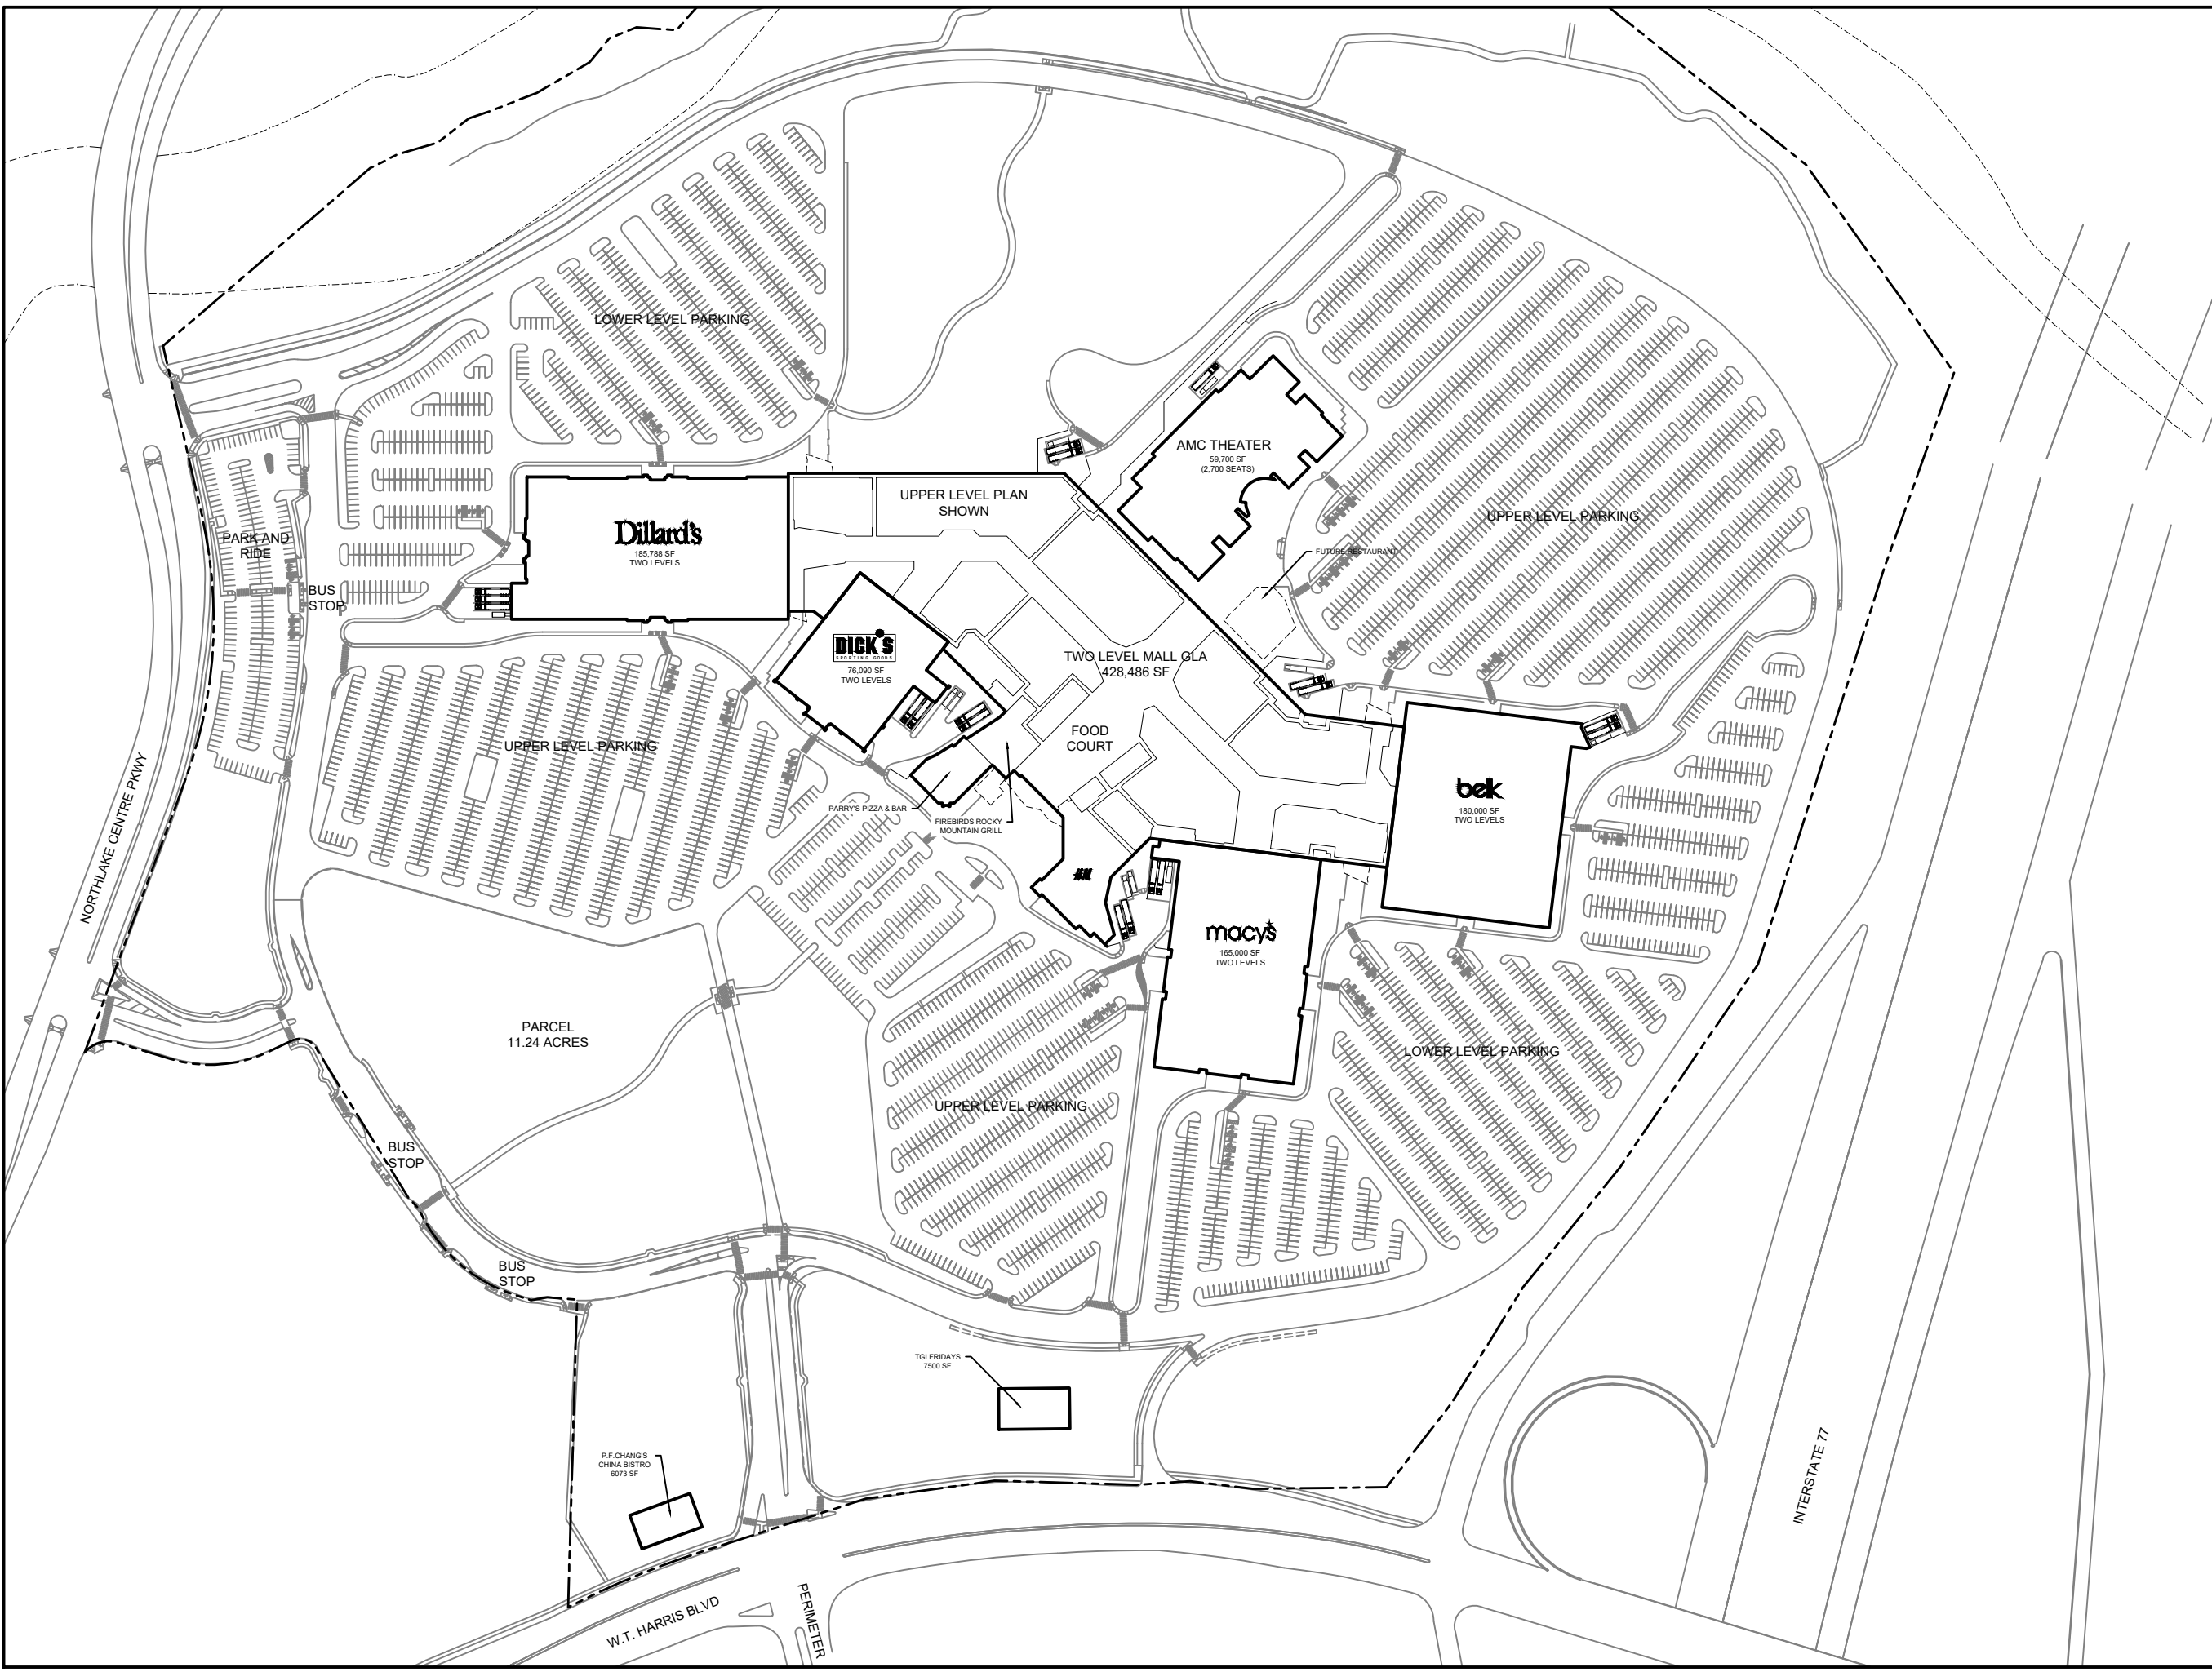

Drawing: R:\TENANT COORDINATION\Northlake Mall_Charlotte NC\00_CAD DRAWINGS\01_NLK.MALL\NLK.Site Plan_2018-04-01.dwg_Layout: 11X17_Mar 27, 2018, 9:33am

NORTHLAKE MALL

Mall Address:
NORTHLAKE MALL
6801 Northlake Mall Dr.
Charlotte, NC 28216
Phone: (704) 921-2000

Note:
This is a schematic plan only intended to show the general layout of the shopping center or part thereof. All the dimensions shown on this drawing should be field verified.

SITE PLAN

LAST UPDATED: 04.01.18