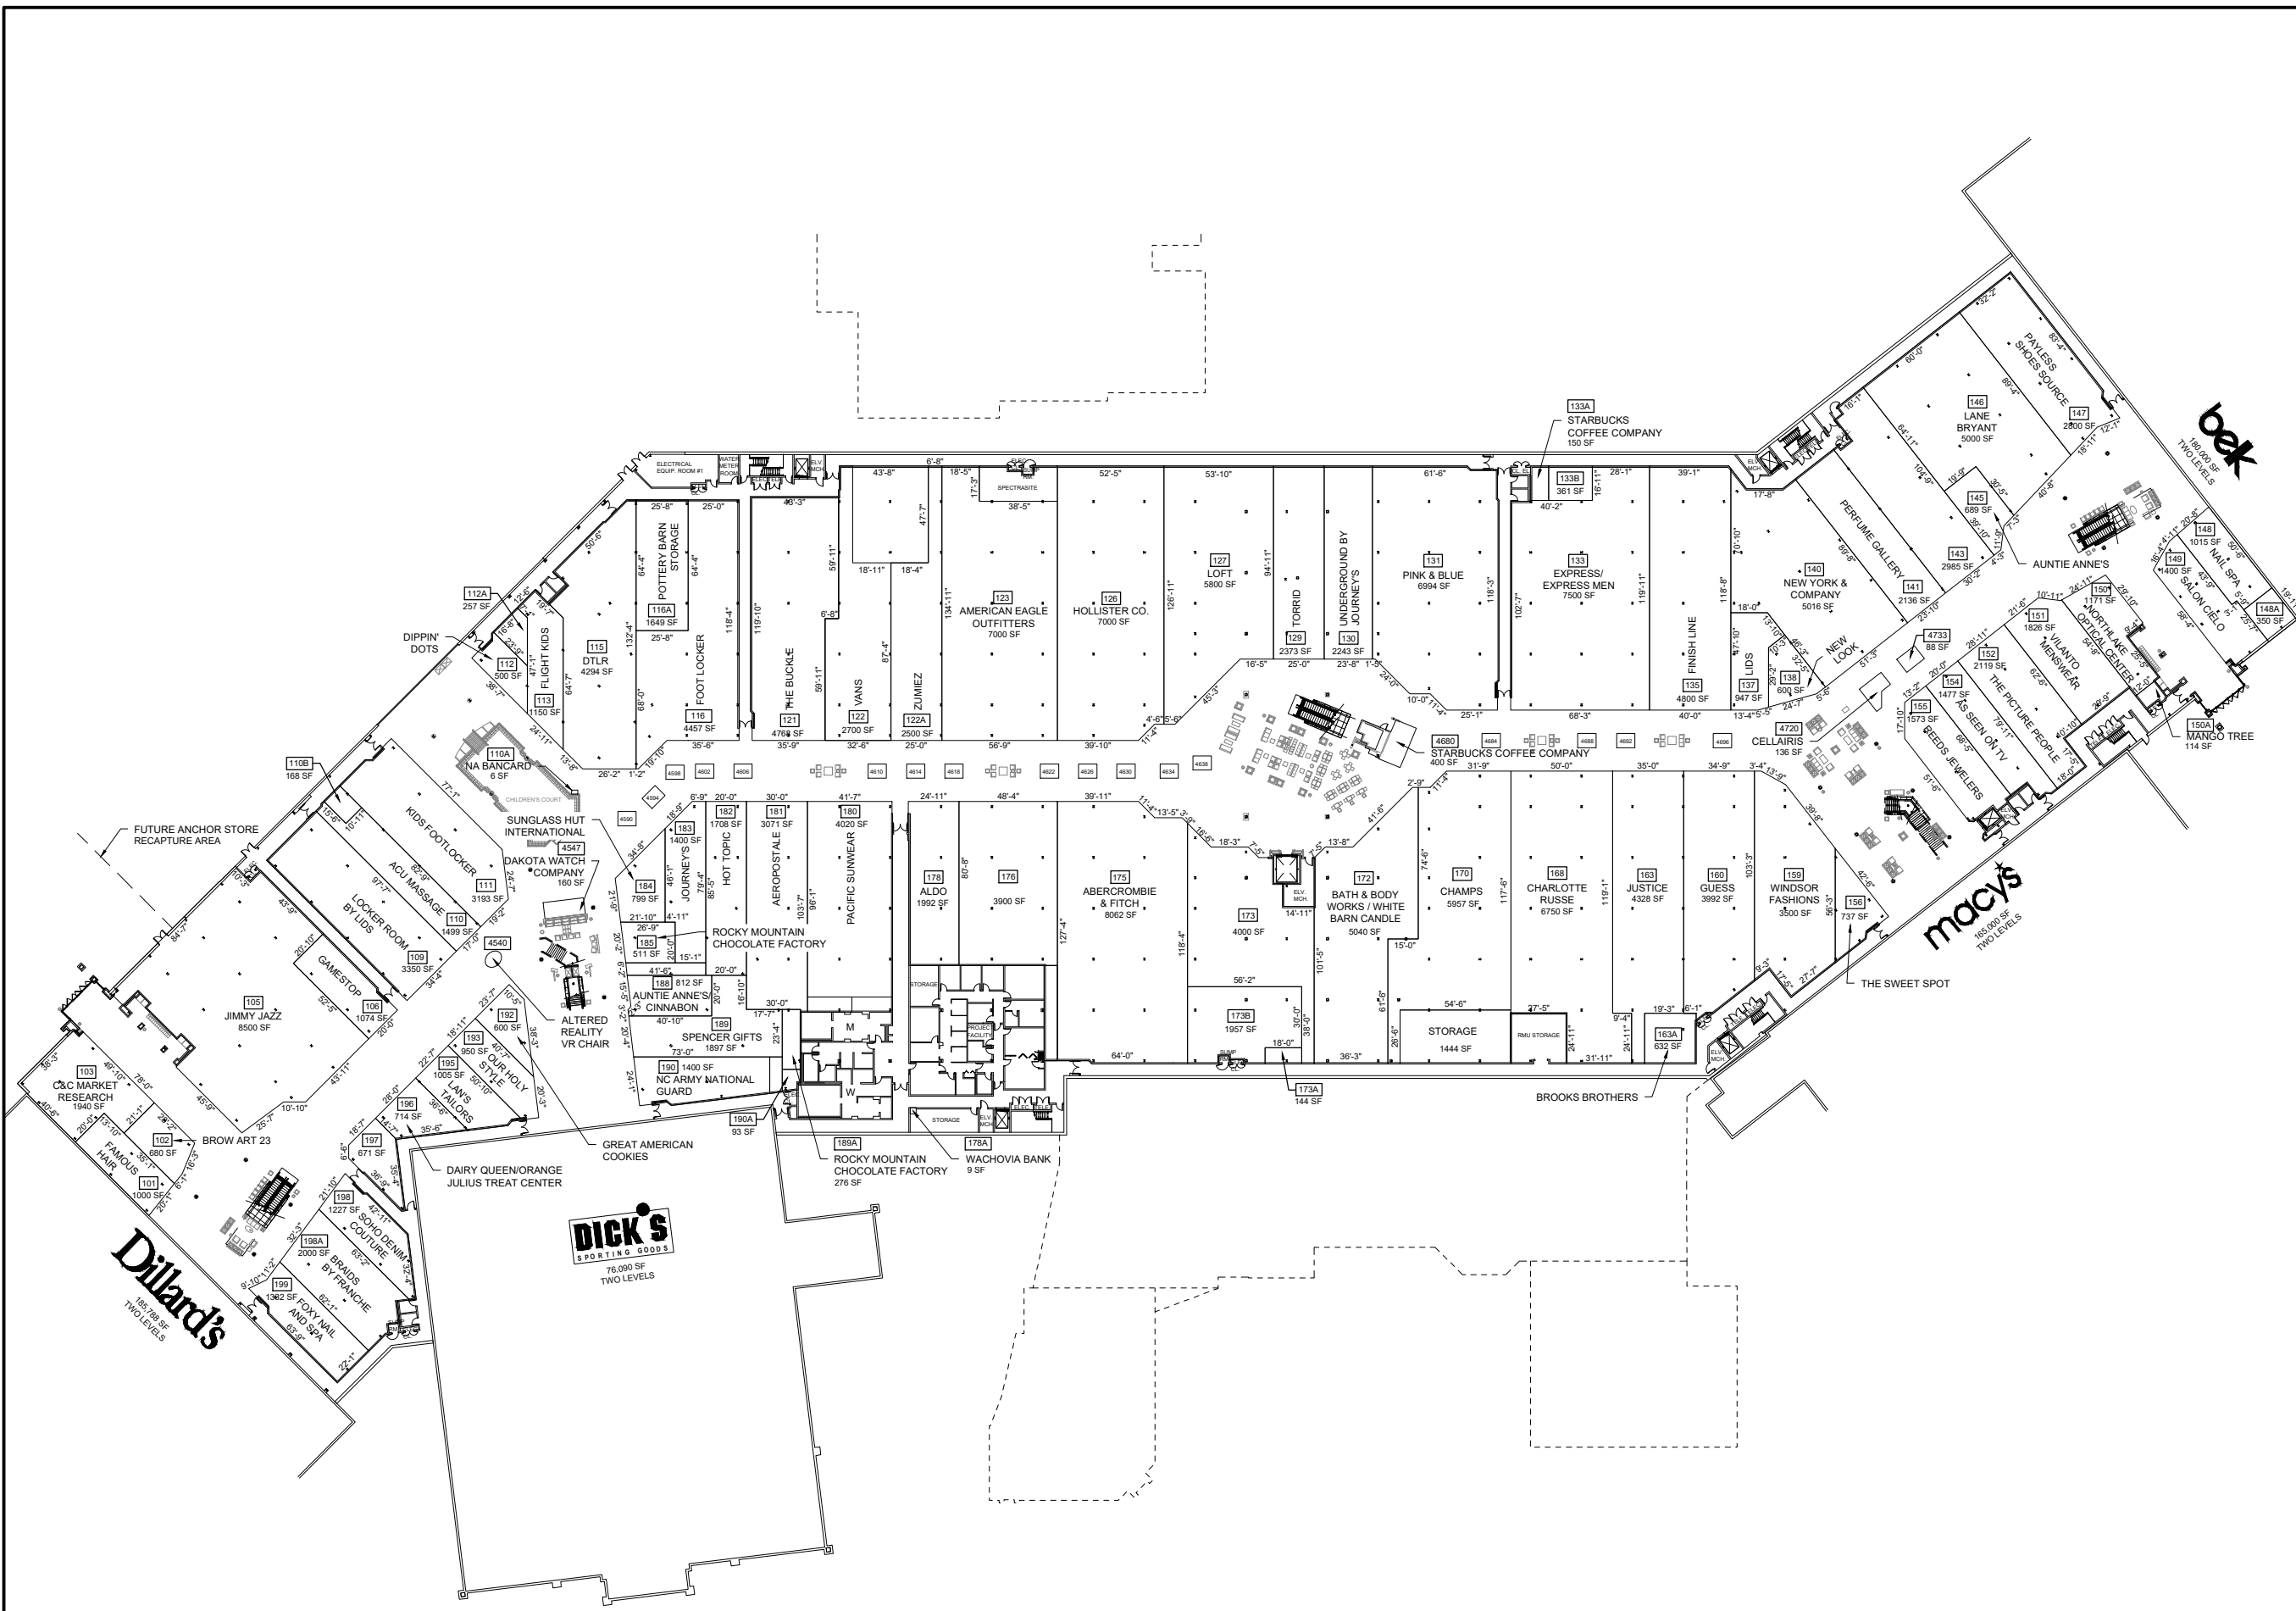

Drawing: R:\TENANT COORDINATION\Northlake Mall\_Cad Drawings\01\_NLK MALL\NLK Lease Plan-Level 1\_2018-04-01.dwg Layout: 11X17\_Apr 05, 2018, 9:00am

**NORTHLAKE MALL**

Mall Address:  
**NORTHLAKE MALL**  
 6801 Northlake Mall Dr.  
 Charlotte, NC 28216  
 Phone: (704) 921-2000

Note:  
 This is a schematic plan only intended to show the general layout of the shopping center or part thereof. All the dimensions shown on this drawing should be field verified.

**LEASE PLAN  
(LEVEL 1 OF 2)**