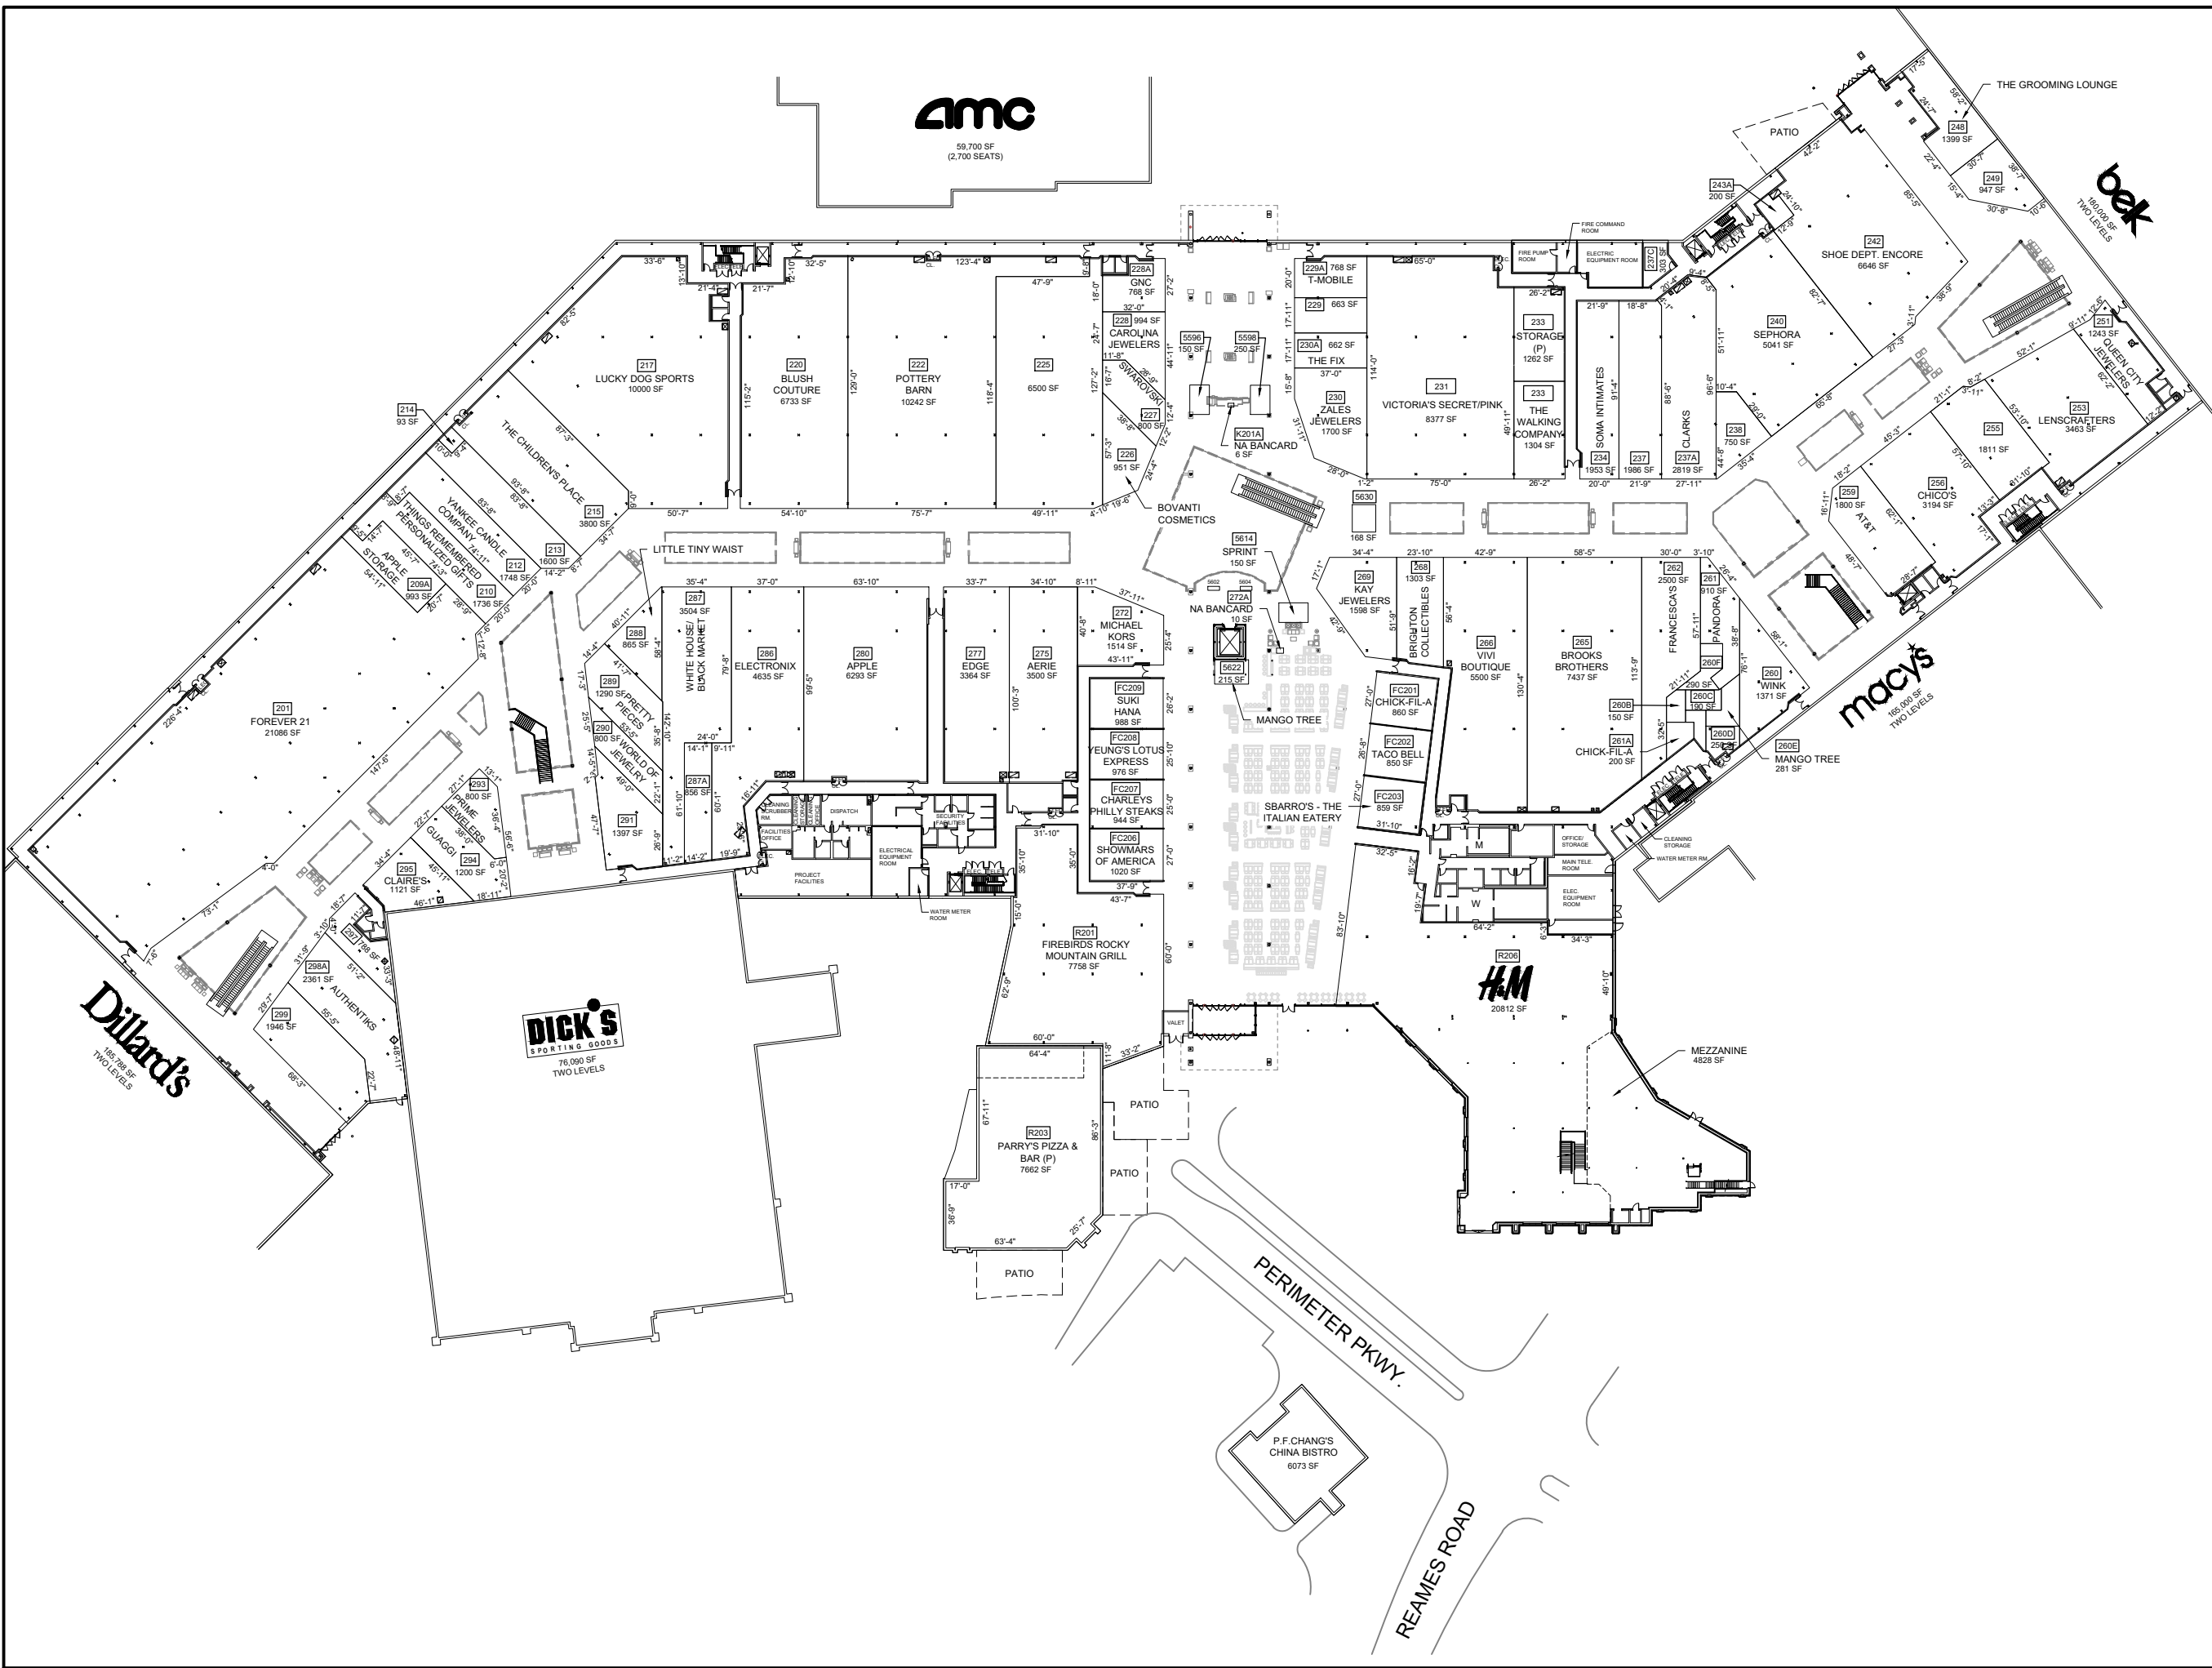

Drawing: R:\TENANT COORDINATION\Northlake Mall_CAD DRAWINGS\01_NLK.MALL\NLK Lease Plan-Level 2_2018-04-01.dwg Layout: 11X17_Apr 05, 2018, 9:11am

NORTHLAKE MALL

Mall Address:
NORTHLAKE MALL
6801 Northlake Mall Dr.
Charlotte, NC 28216
Phone: (704) 921-2000

Note:
This is a schematic plan only intended to show the general layout of the shopping center or part thereof. All the dimensions shown on this drawing should be field verified.

LEASE PLAN (LEVEL 2 OF 2)