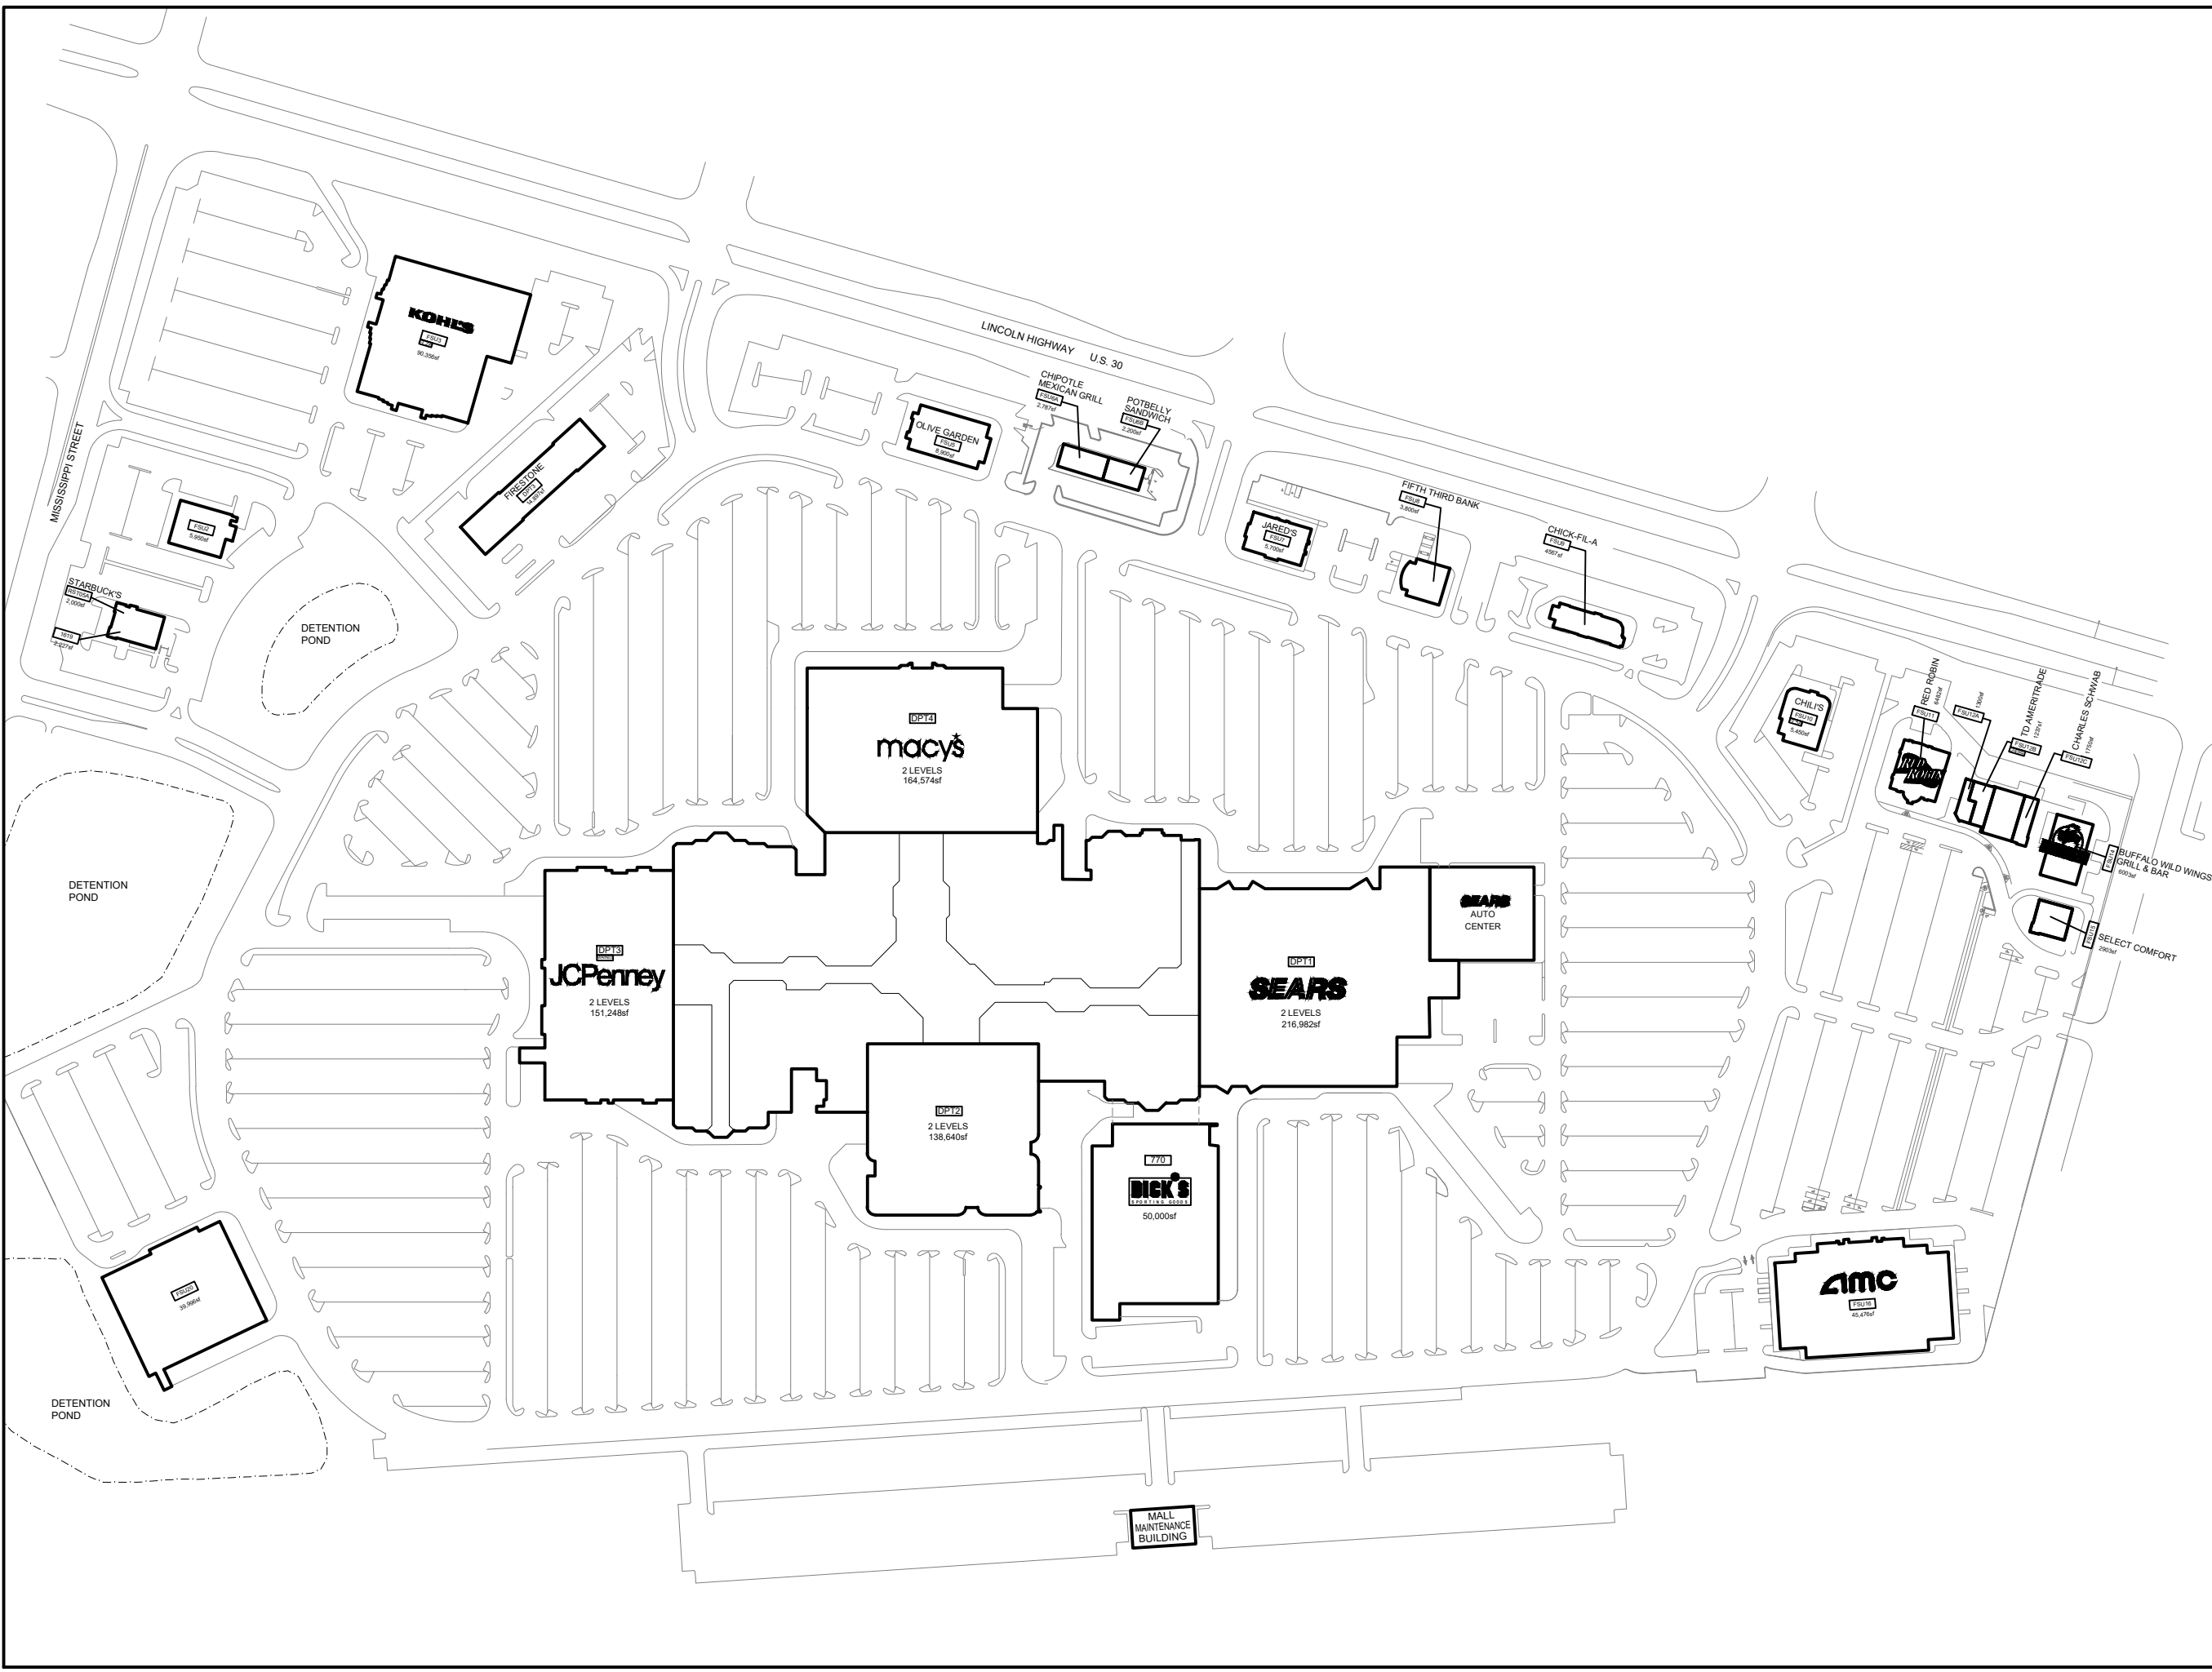

Drawing: R:\TENANT COORDINATION\Southlake Mall_Merrillville\IN\00 CAD DRAWINGS\01_SLK MALL\SLK_2019-04-01.dwg_Layout: Site Plan 11X17_Apr 01, 2019, 2:39pm

SOUTHLAKE MALL

Mall Address:
SOUTHLAKE MALL
2109 Southlake Mall
Merrillville, IN 46410
Phone: (219) 738-2265

Note:
This is a schematic plan only intended to show the general layout of the shopping center or part thereof. All the dimensions shown on this drawing should be field verified.

SITE PLAN

LAST UPDATED: 04.01.19