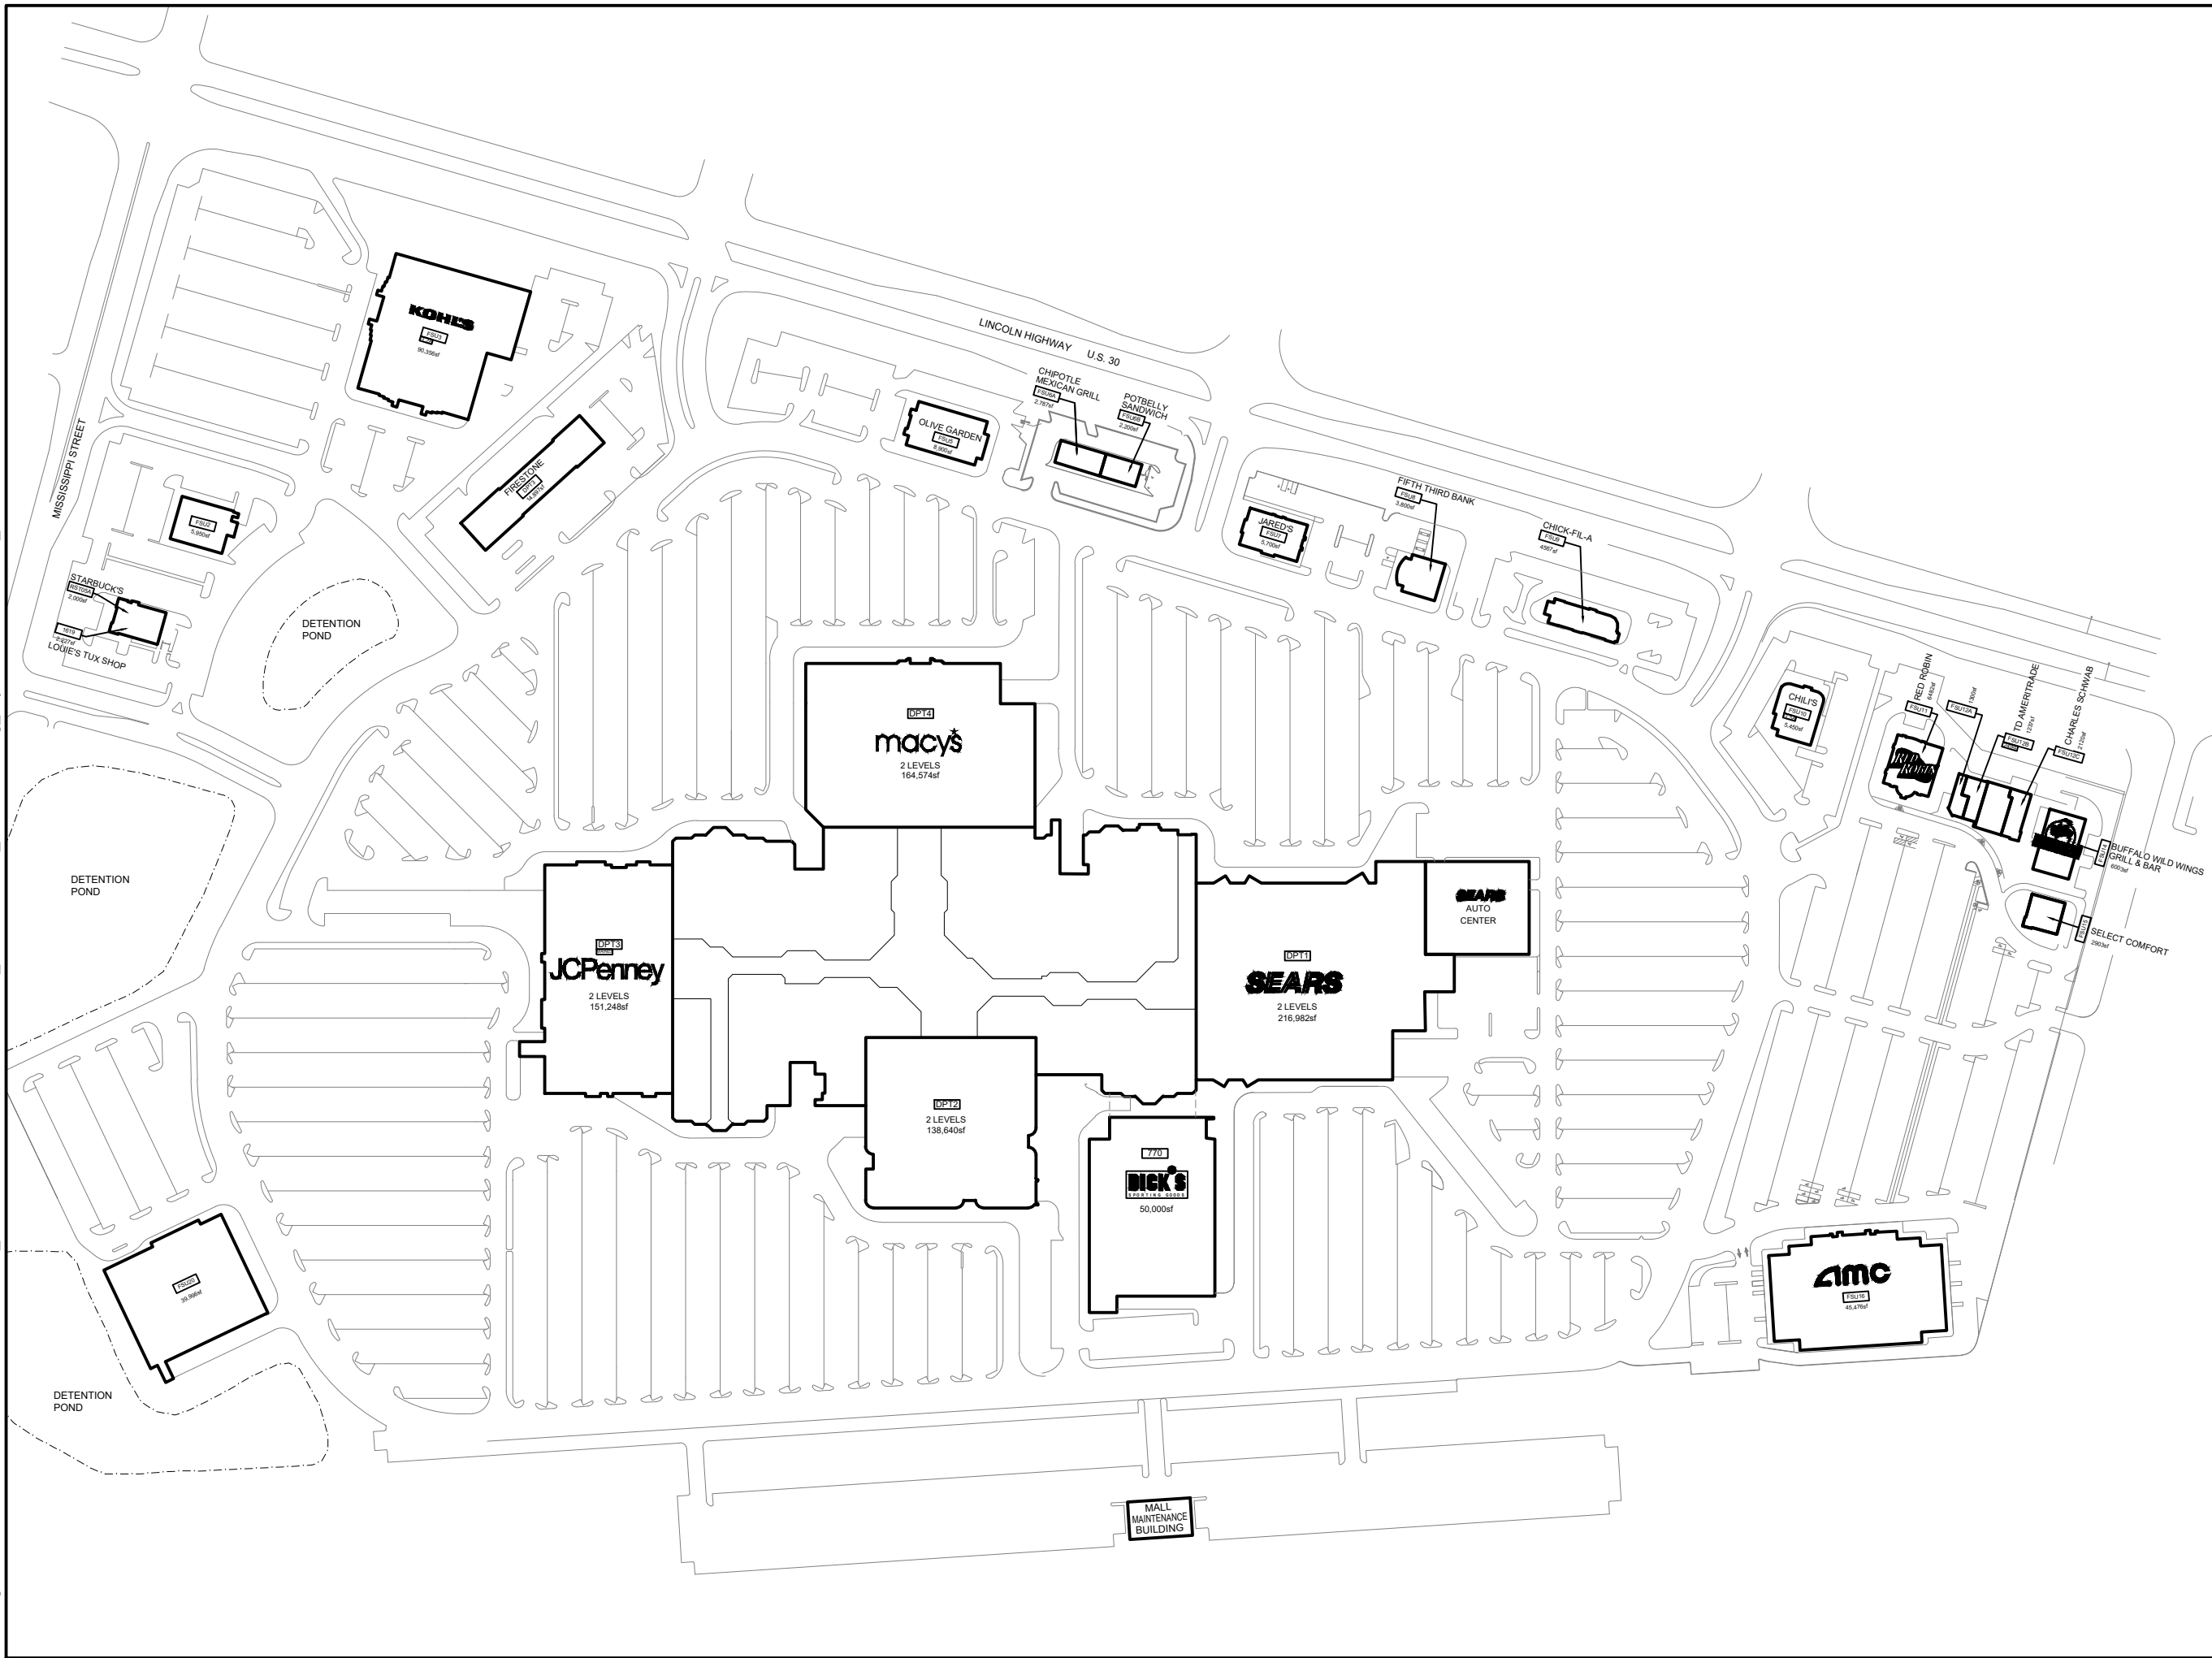

Drawing: R:\TENANT COORDINATION\Southlake Mall_Merrillville\IN\00 CAD DRAWINGS\01_SLK MALL\SLK_2019-11-01.dwg_Layout: Site Plan 11X17_Oct 25, 2019, 11:57am

SOUTHLAKE MALL

Mall Address:
SOUTHLAKE MALL
2109 Southlake Mall
Merrillville, IN 46410
Phone: (219) 738-2265

Note:
This is a schematic plan only intended to show the general layout of the shopping center or part thereof. All the dimensions shown on this drawing should be field verified.

SITE PLAN

LAST UPDATED: 11.01.19