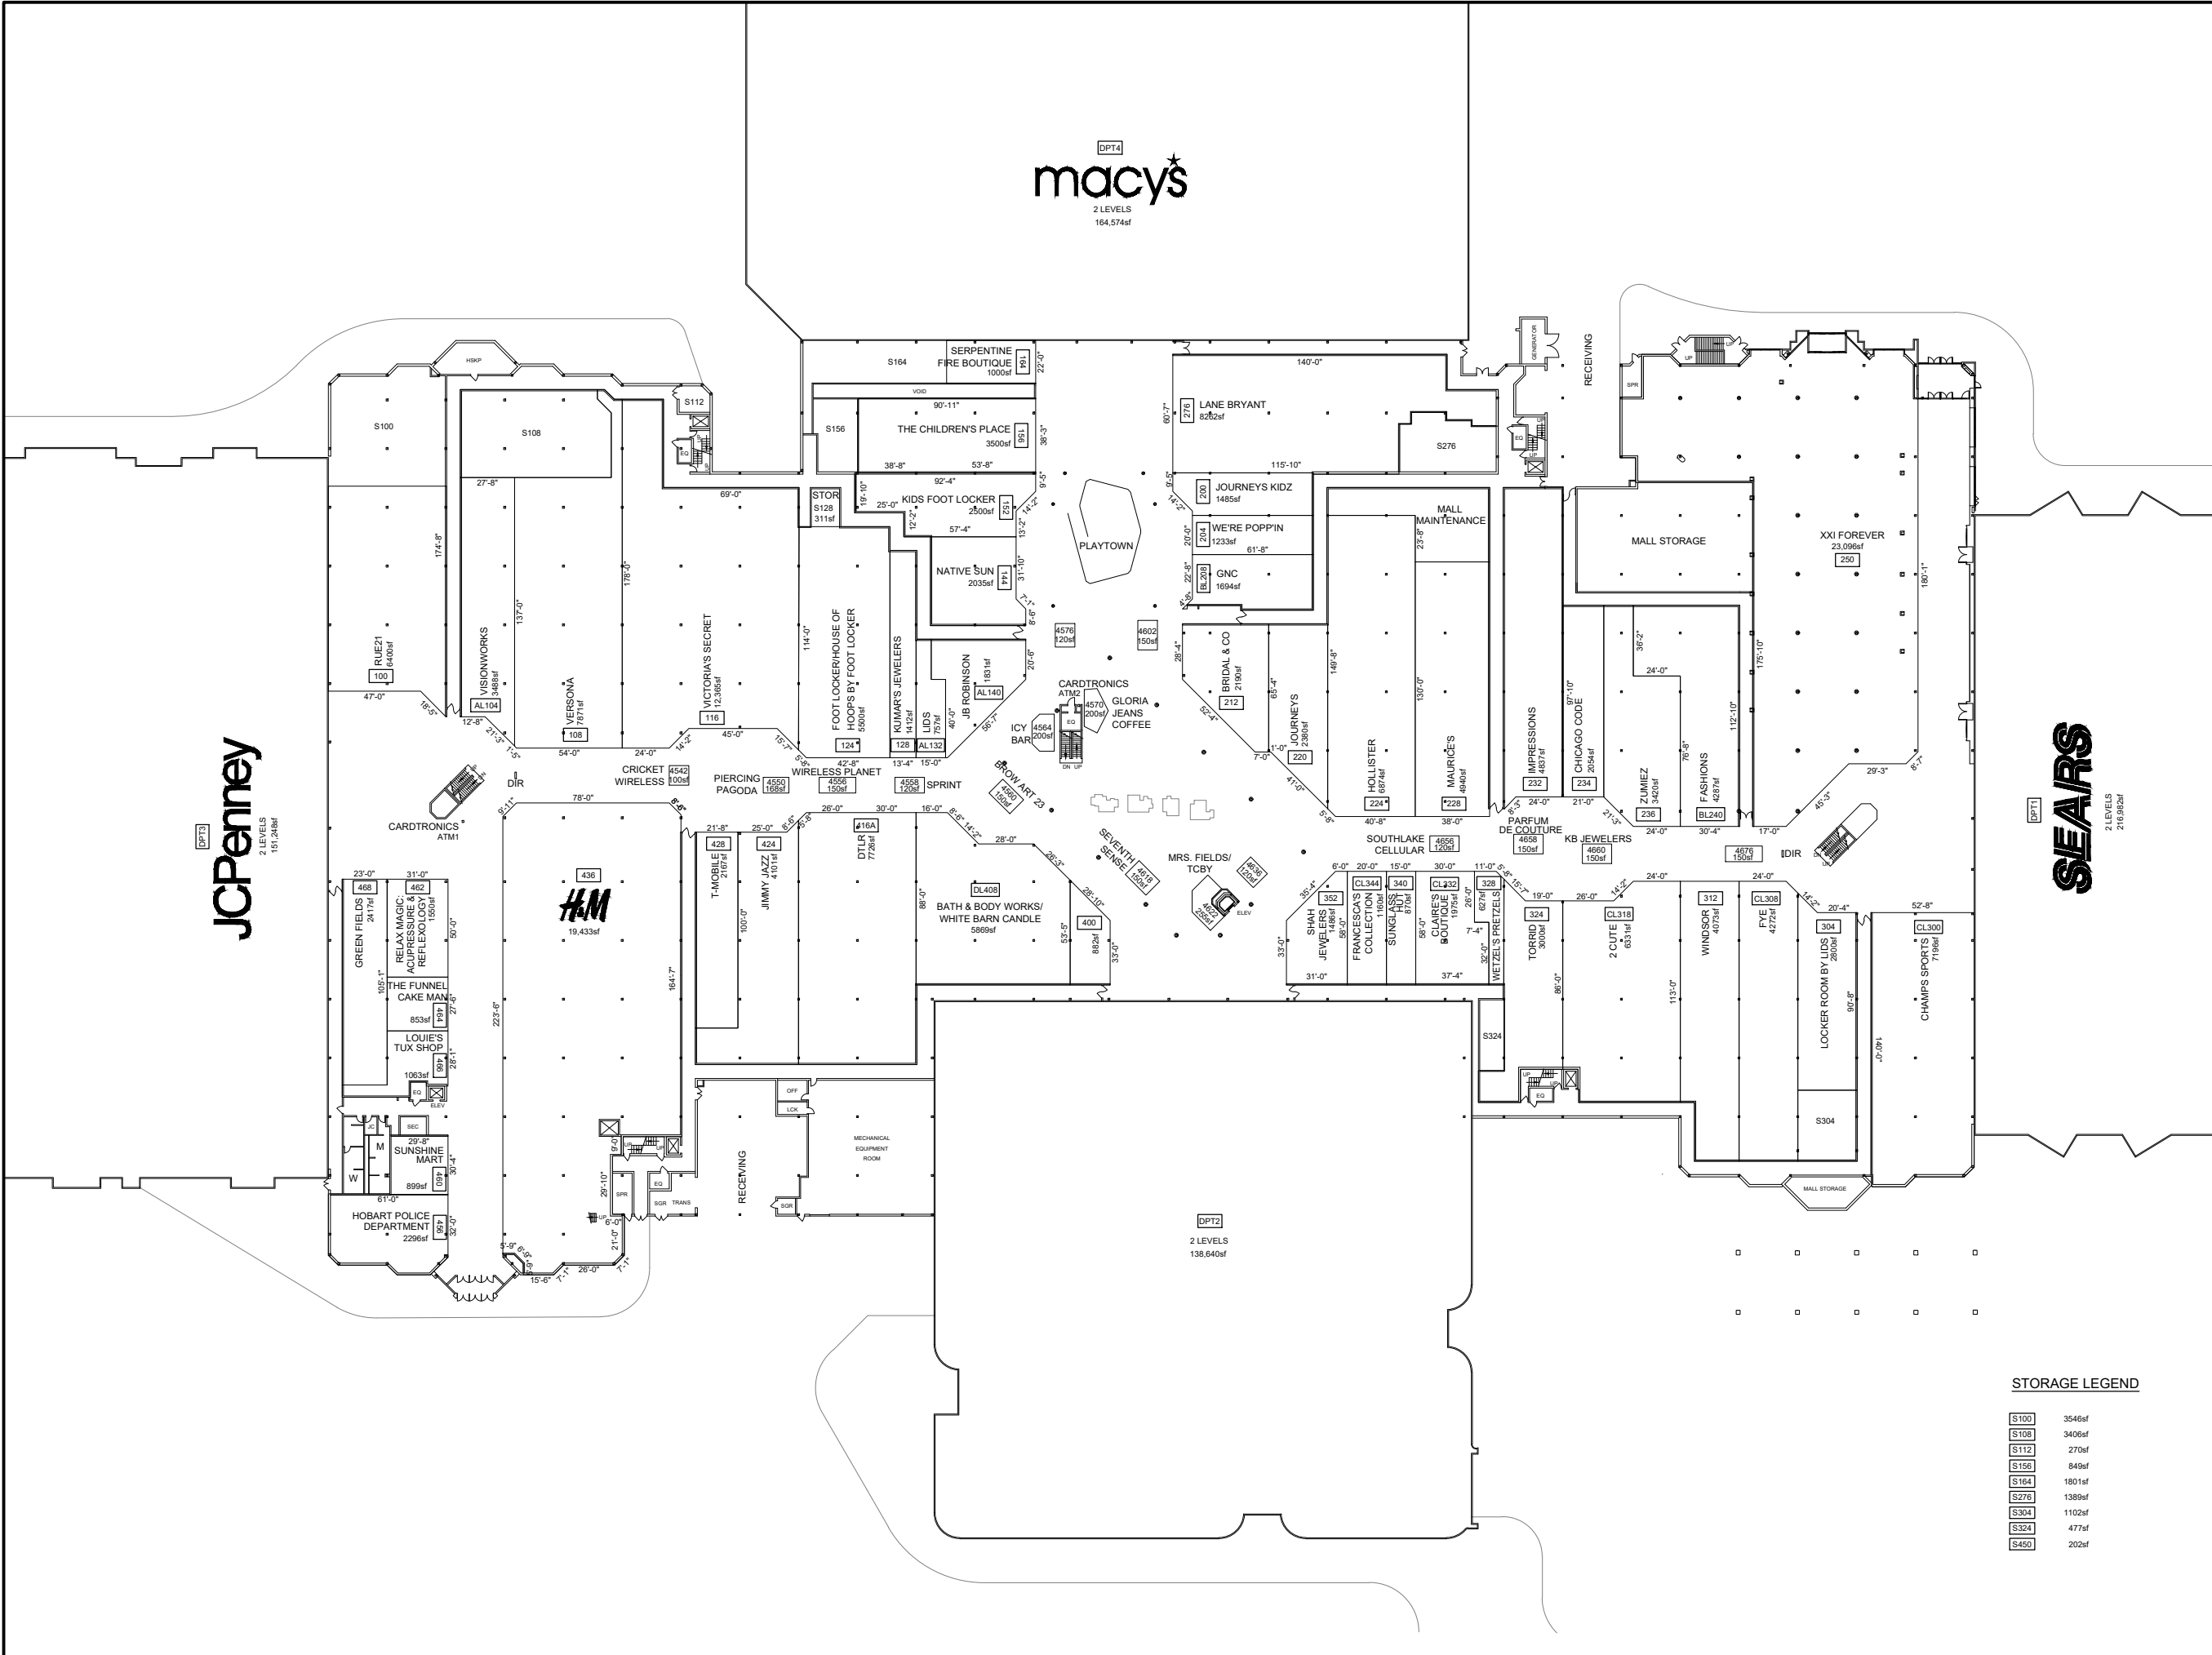

STORAGE LEGEND

S100	3546sf
S108	3406sf
S112	270sf
S156	849sf
S164	1801sf
S276	1389sf
S304	1102sf
S324	477sf
S450	202sf