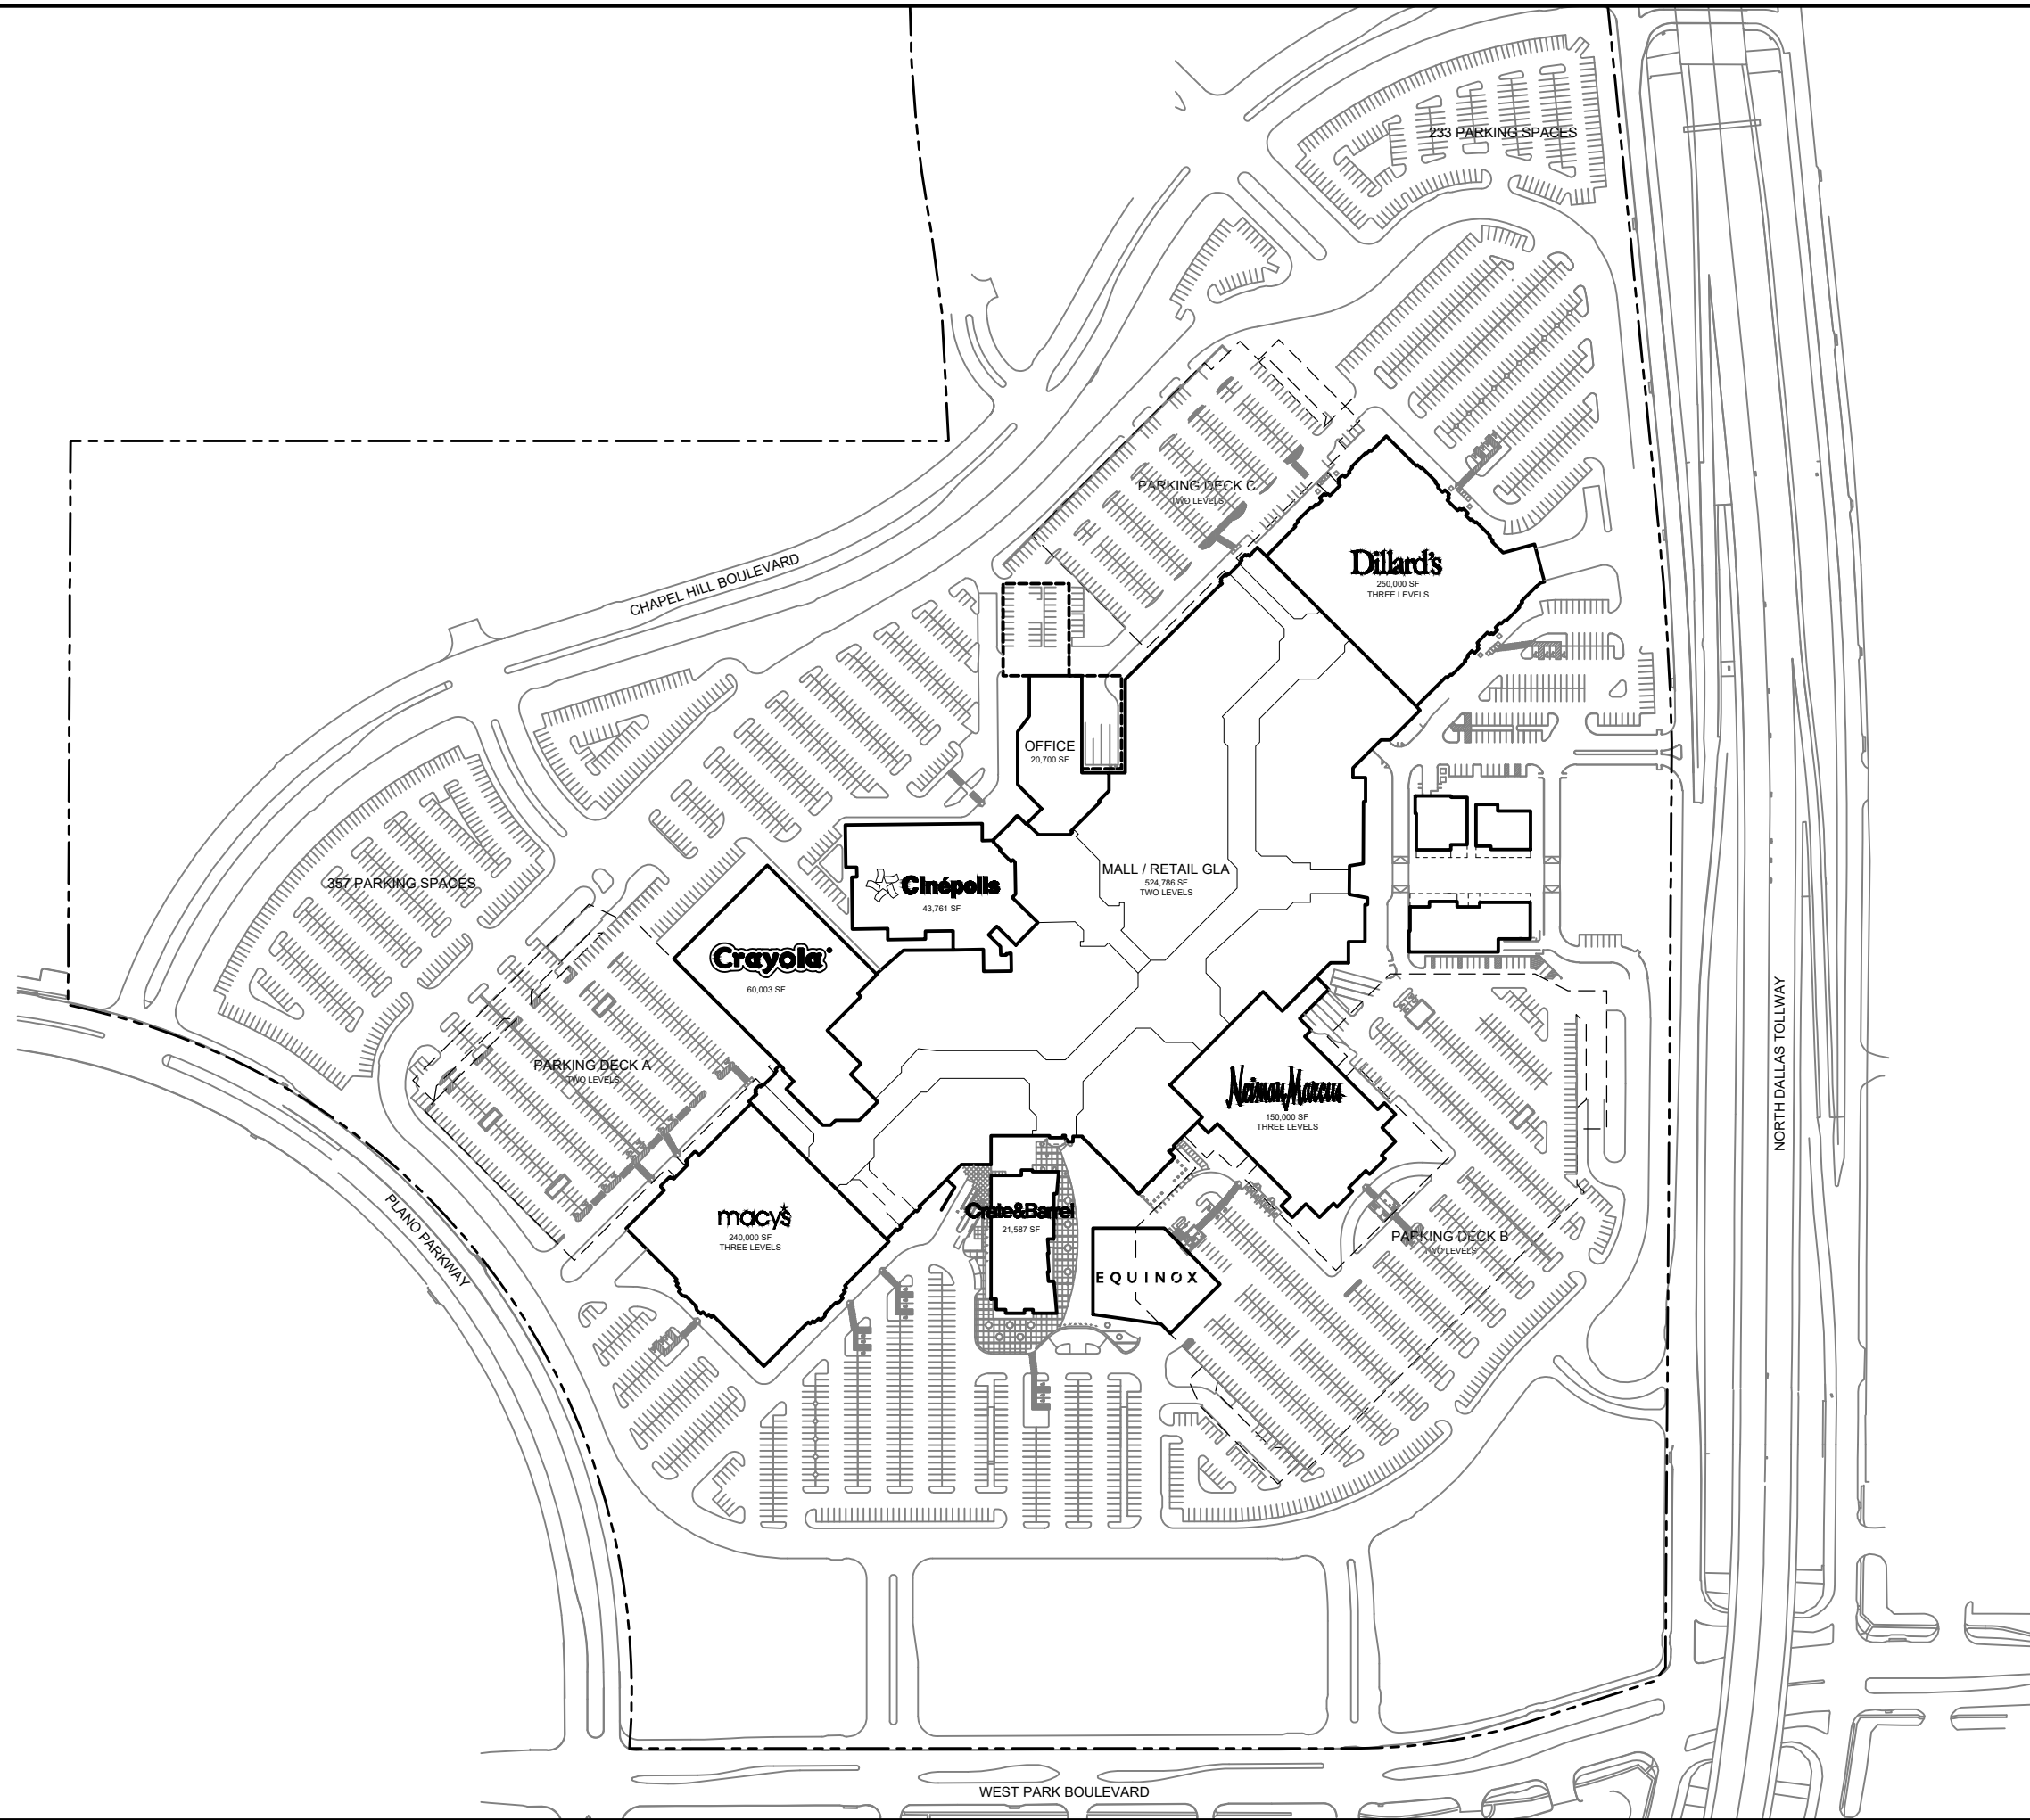

Drawing: R:\TENANT COORDINATION\Shops at Willow Bend_Plano_TX00_CAD DRAWINGS\01_WIL MALL\WIL Site Plan_2018-05-03.dwg_Layout: 11X17_May 04, 2018, 11:40am

THE SHOPS AT WILLOW BEND

Mall Address:

THE SHOPS AT WILLOW BEND
6121 W. Park Blvd.
Plano, TX 75093
Phone: (972) 202-7110

Note:
This is a schematic plan only intended to show the general layout of the shopping center or part thereof. All the dimensions shown on this drawing should be field verified.

SITE PLAN

LAST UPDATED: 05.03.18

STARWOOD RETAIL PARTNERS
1 E. Wacker Drive, Suite 3600
Chicago, IL 60601
Phone: (312) 242-3200

0 .5 1
SCALE: 1"=200'-0" @ 11x17

NORTH