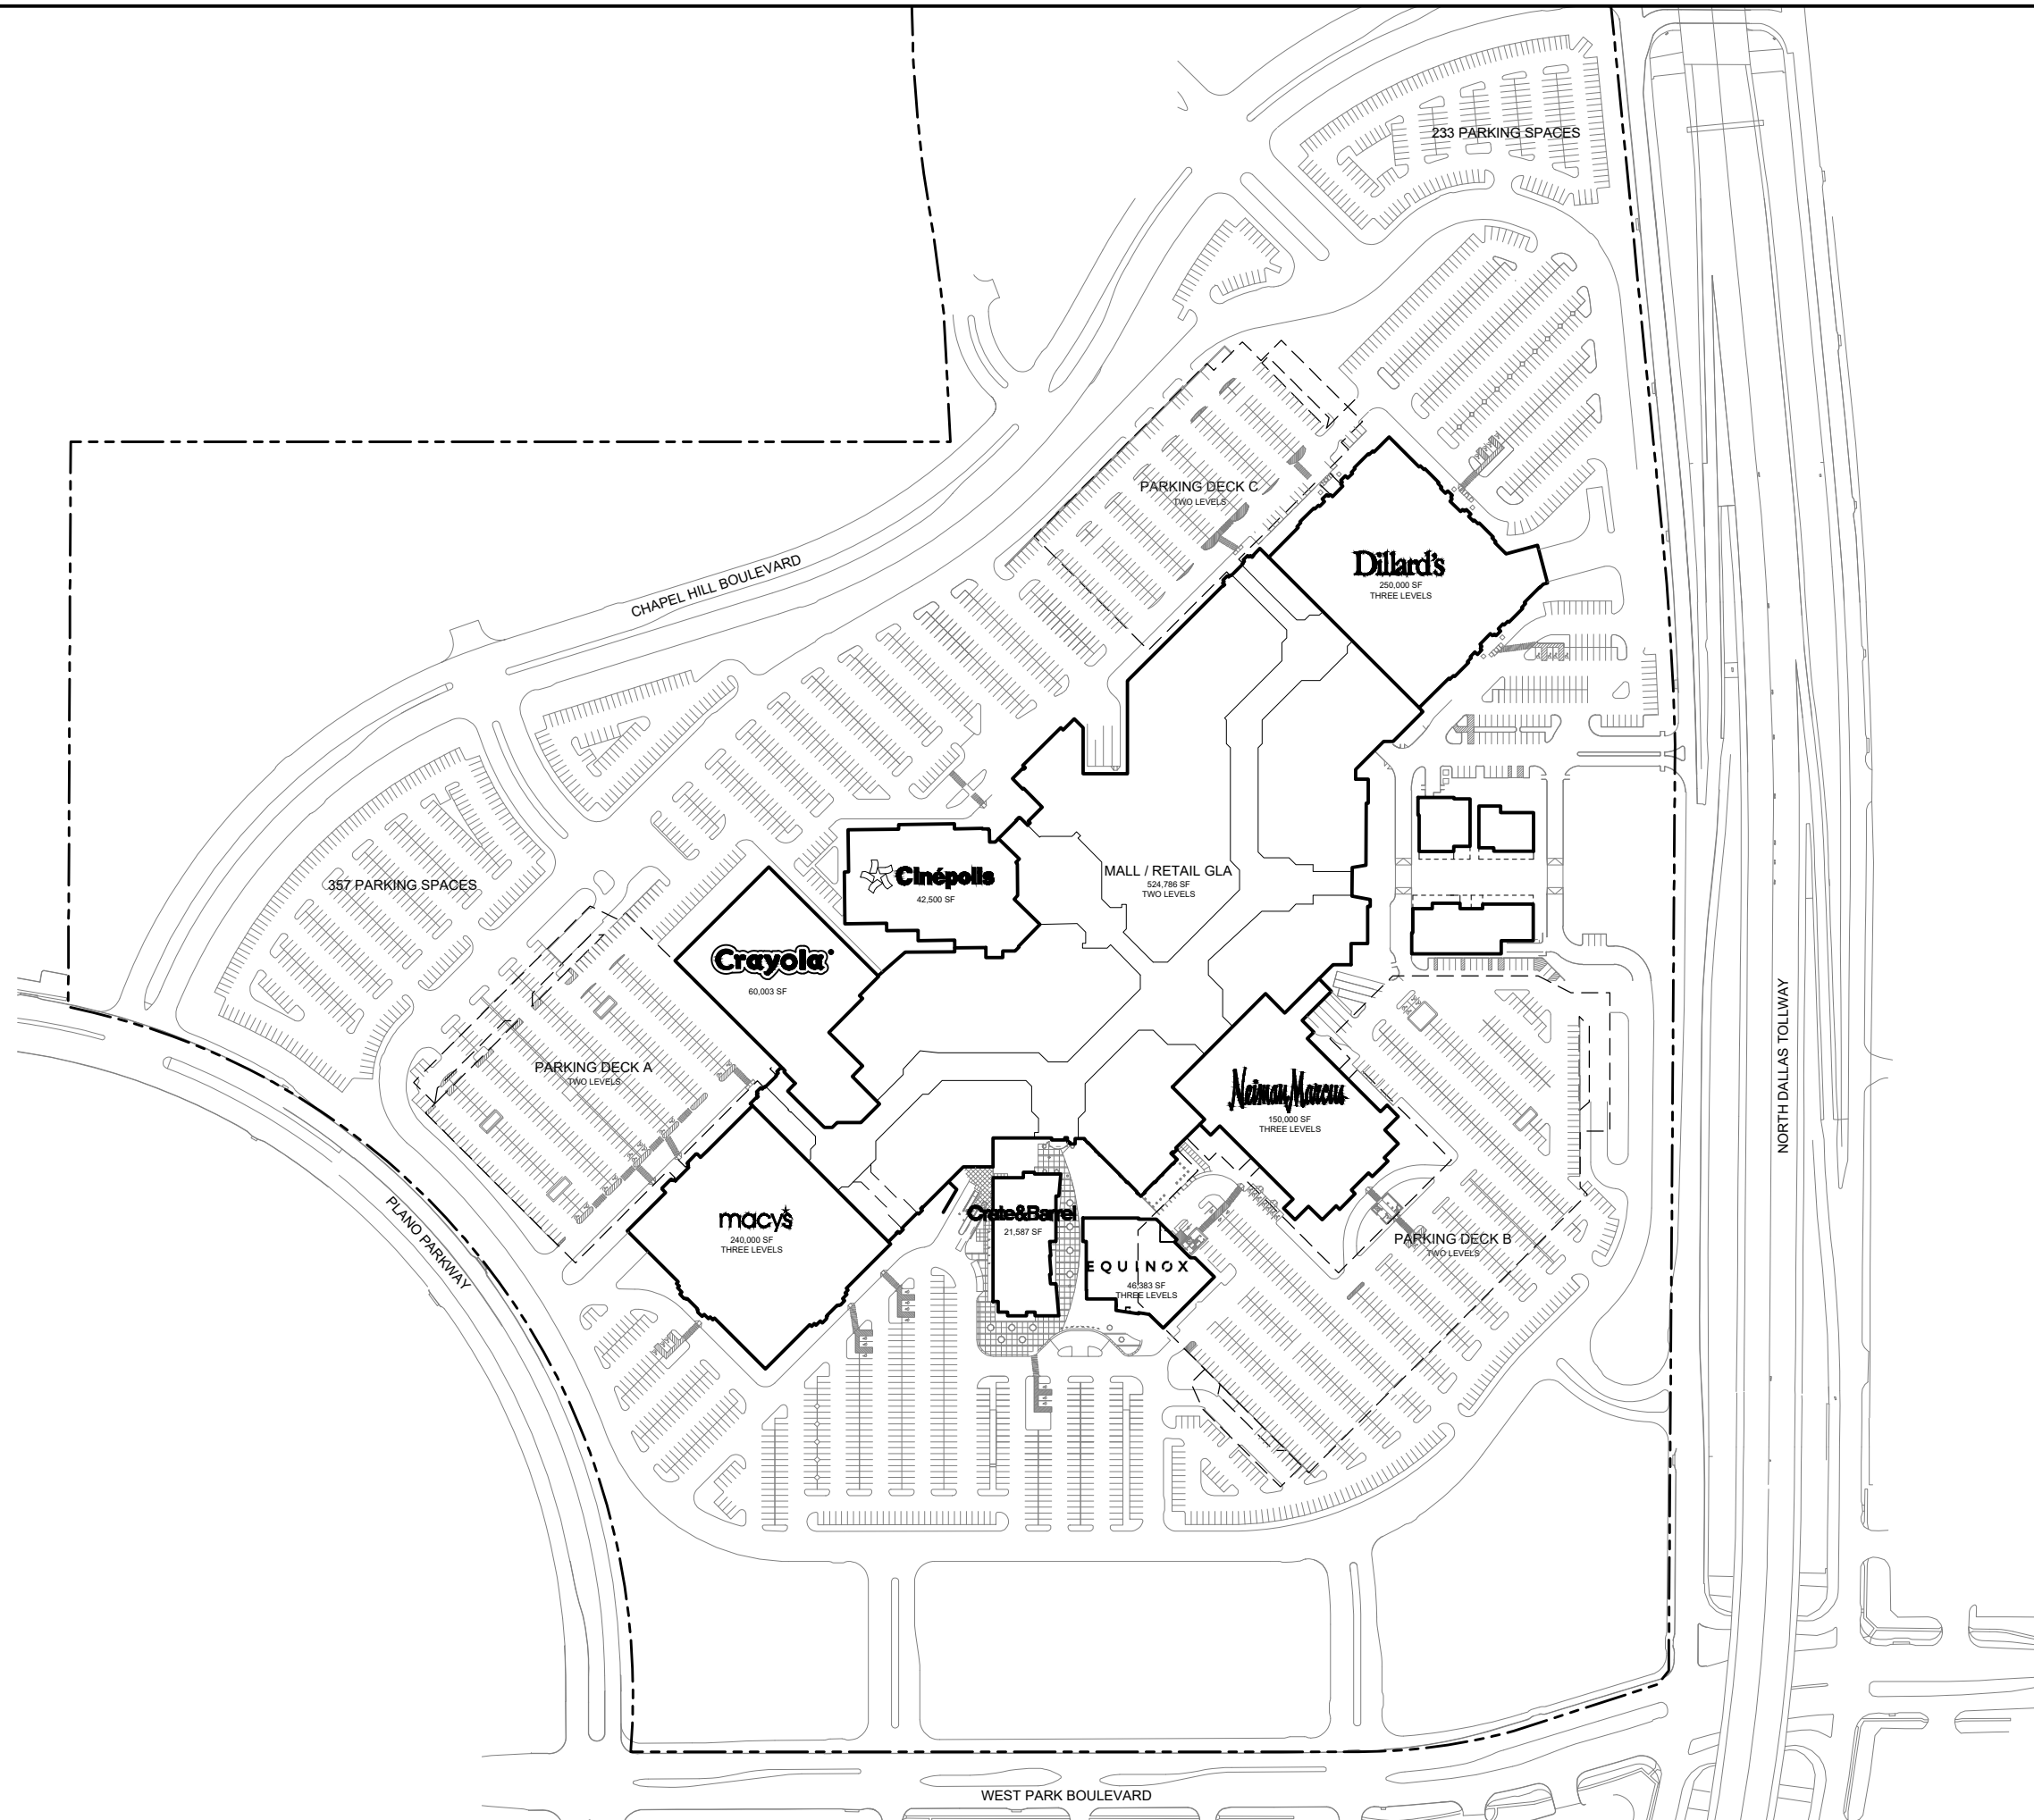

Drawing: R:\TENANT COORDINATION\Shops at Willow Bend_Plano CAD DRAWINGS\01_WIL MALL\WIL Site Plan_2019-11-01.dwg_Layout: 11X17_Oct 28, 2019, 4:44pm

THE SHOPS AT WILLOW BEND

Mall Address:

THE SHOPS AT WILLOW BEND
6121 W. Park Blvd.
Plano, TX 75093
Phone: (972) 202-7110

Note:
This is a schematic plan only intended to show the general layout of the shopping center or part thereof. All the dimensions shown on this drawing should be field verified.

SITE PLAN

LAST UPDATED: 11.01.19

STARWOOD RETAIL PARTNERS
1 E. Wacker Drive, Suite 3600
Chicago, IL 60601
Phone: (312) 242-3200

0 .5 1
SCALE: 1"=200'-0" @ 11x17