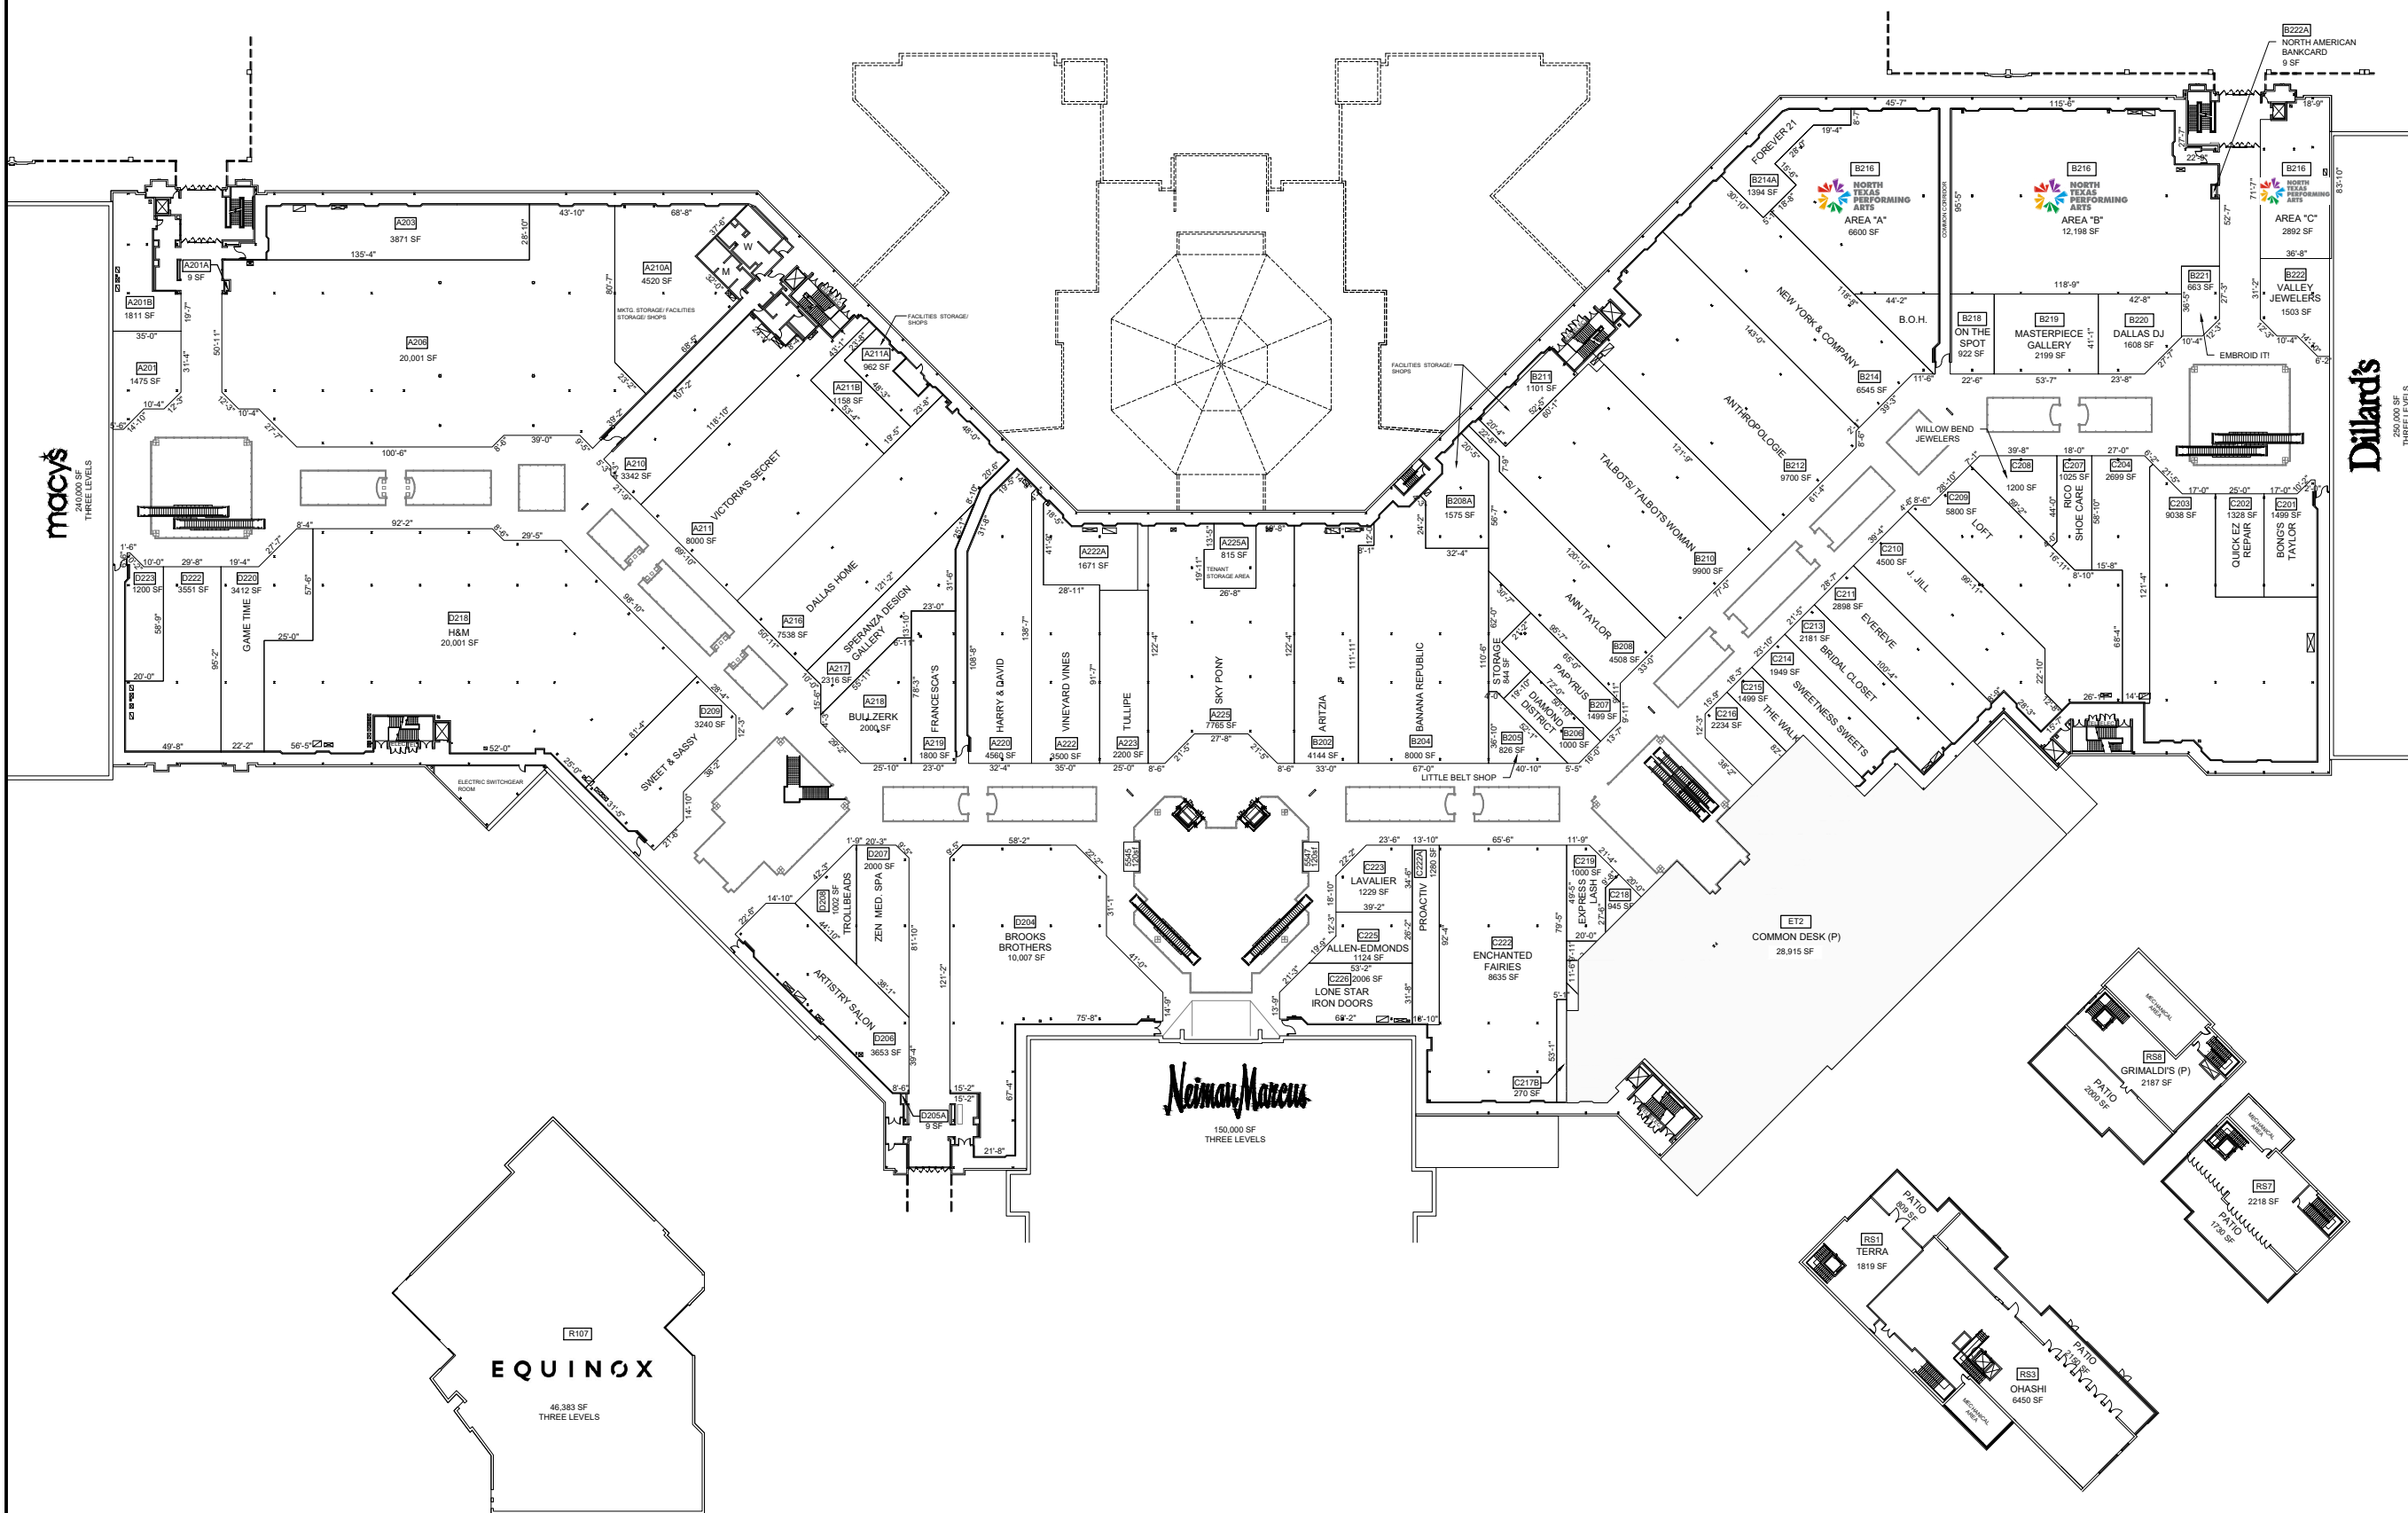

## LEASE PLAN (LEVEL 2 OF 2)

LAST UPDATED: 10.24.19

**STARWOOD RETAIL PARTNERS**  
 1 E. Wacker Drive, Suite 3600  
 Chicago, IL 60601  
 Phone: (312) 242-3200

0 .5 1  
 SCALE: 1"=80'-0" @ 11x17

Drawing: R:\TENANT COORDINATION\Shops at Willow Bend\_Plano TX00 CAD DRAWINGS\01\_WIL MALL\WIL Lease Plan-Level\_2\_2019-11-01.dwg\_Layout: 11X17\_Oct 29, 2019, 9:44am

**Dillard's**  
 265,000 SF  
 THREE LEVELS

**macy's**  
 240,000 SF  
 THREE LEVELS

**Neiman Marcus**  
 150,000 SF  
 THREE LEVELS

**EQUINOX**  
 46,383 SF  
 THREE LEVELS