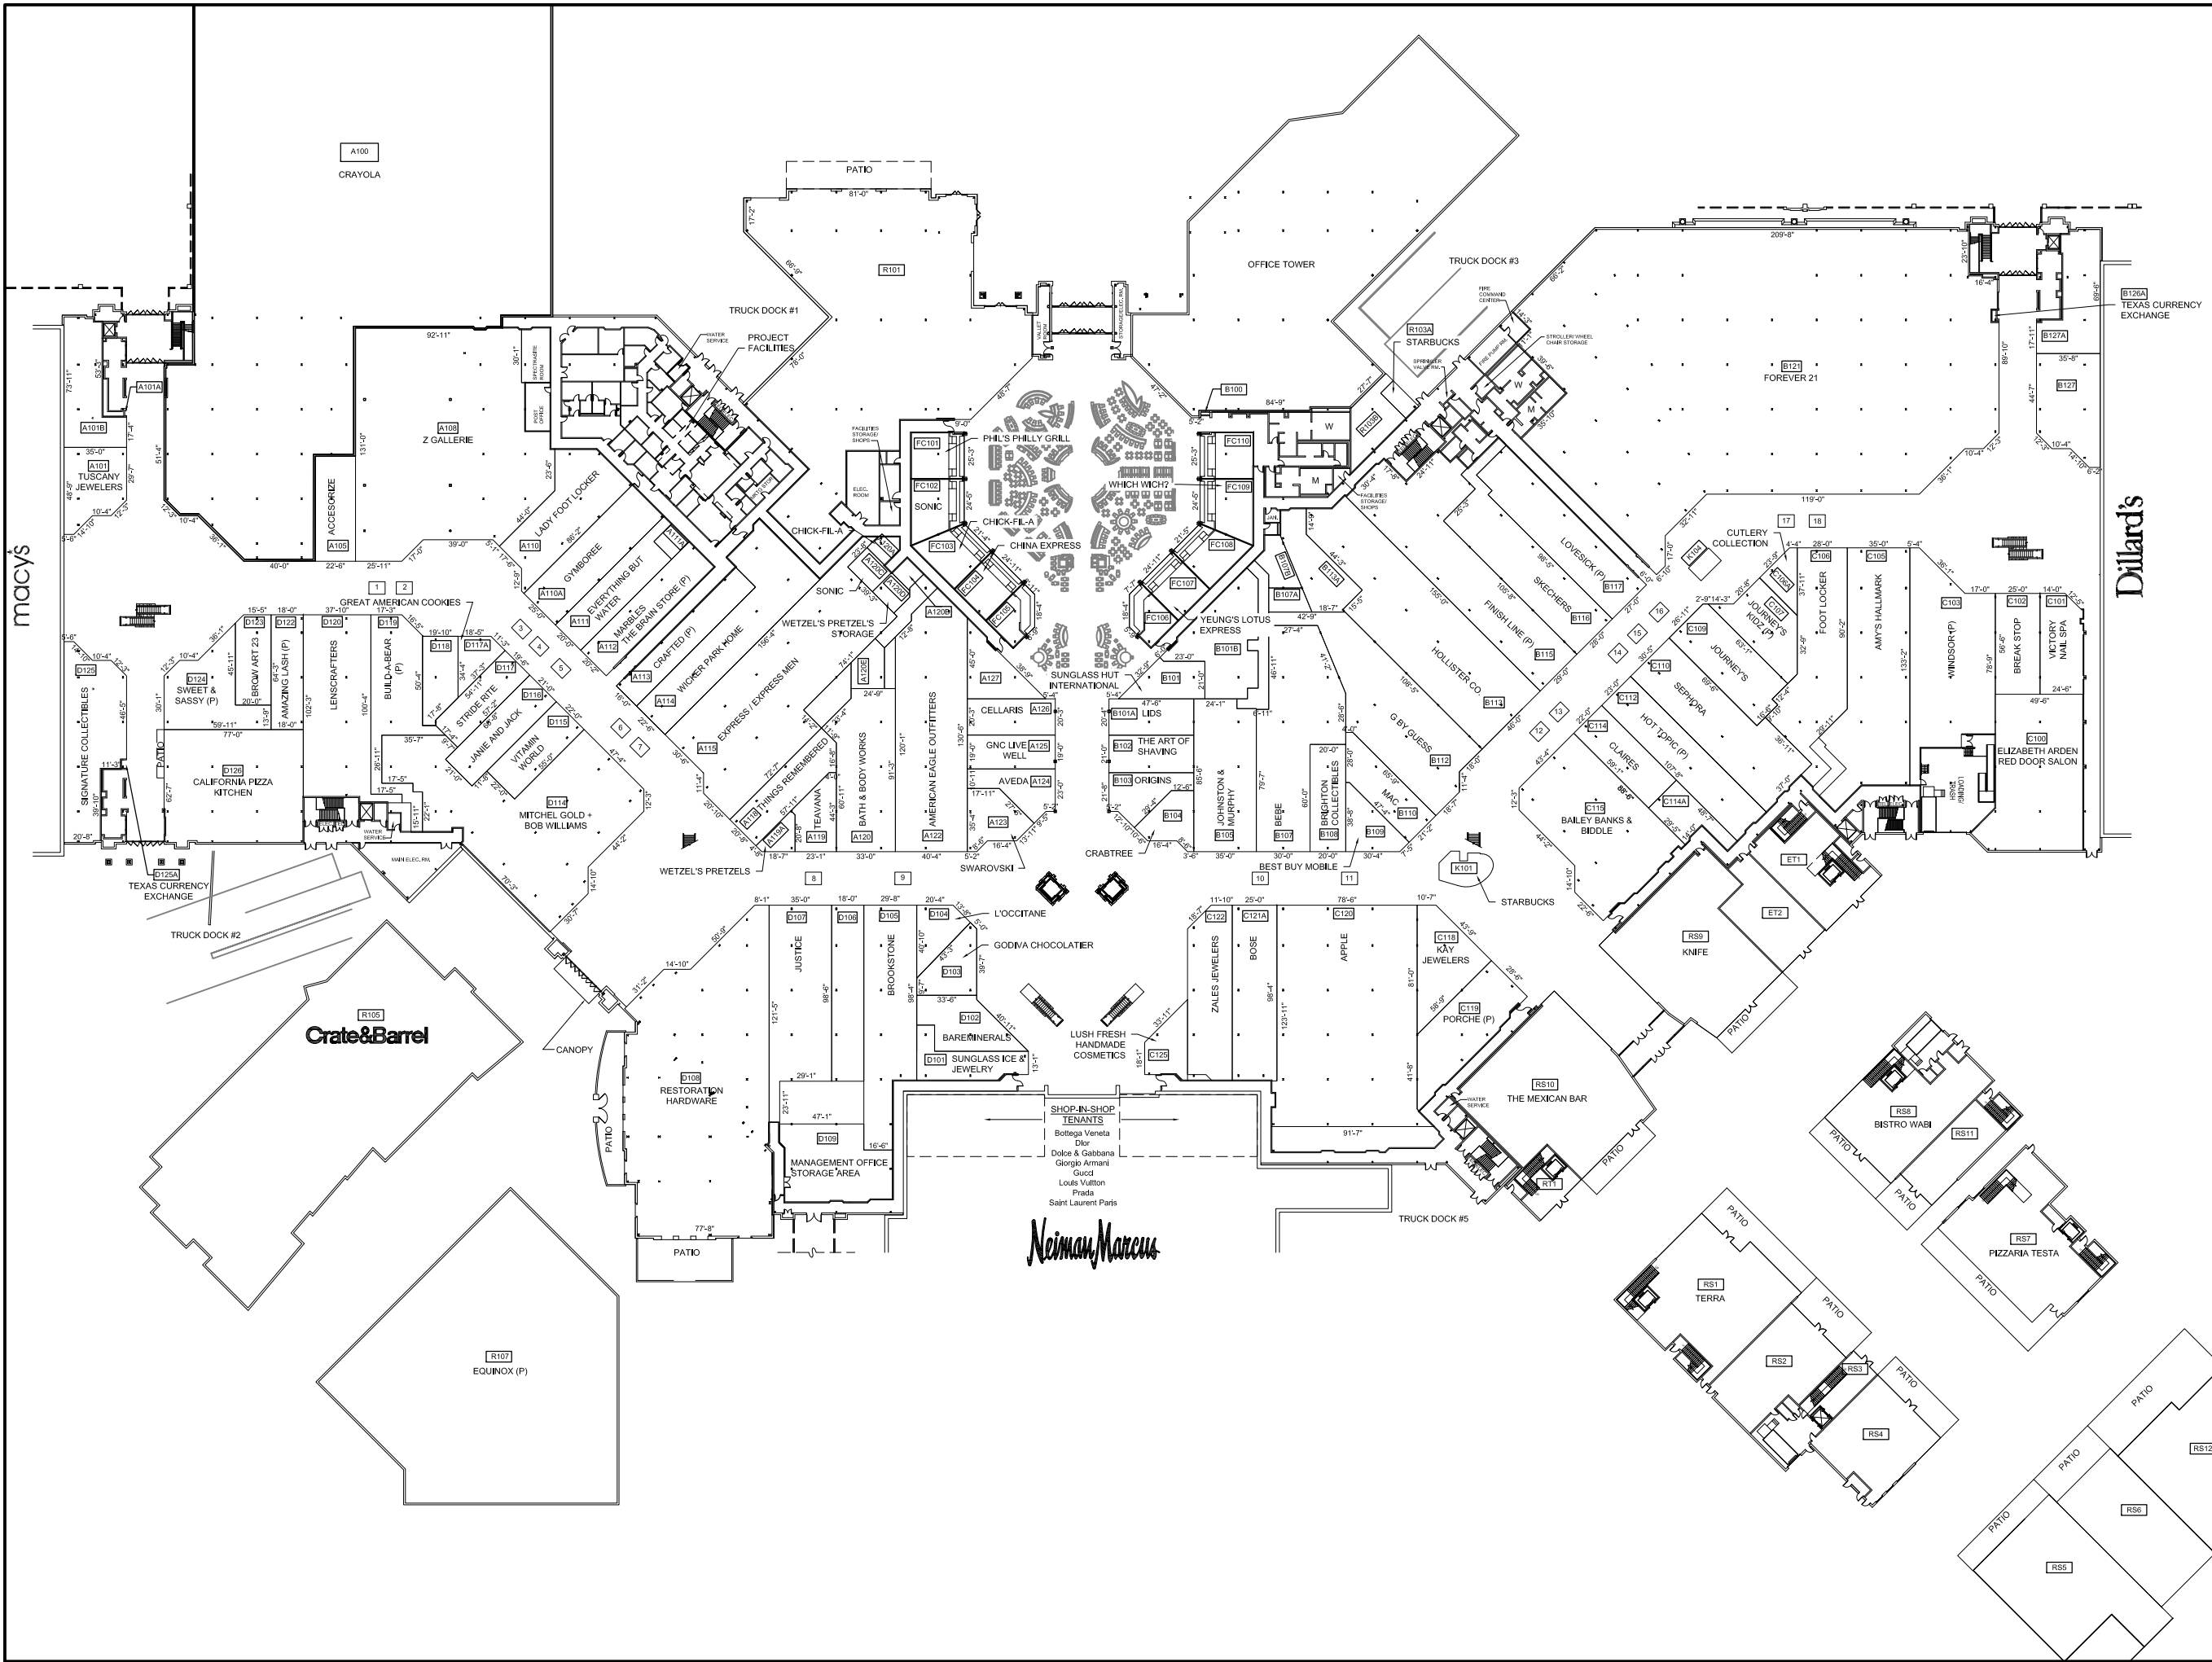

Drawing: R:\TENANT COORDINATION\Shops at Willow Bend\_Plano TX100\_CAD DRAWINGS\04\_WIL MISC\WIL Dev Plan-Level 1\_2016-11-29 Scrubbed.dwg\_Layout: 11x17\_Dec 13, 2016, 10:54am

# THE SHOPS AT WILLOW BEND

Mall Address:  
**THE SHOPS AT WILLOW BEND**  
6121 W. Park Blvd.  
Plano, TX 75093  
Phone: (972) 202-7110

**Note:**  
This is a schematic plan only intended to show the general layout of the shopping center or part thereof. All the dimensions shown on this drawing should be field verified.